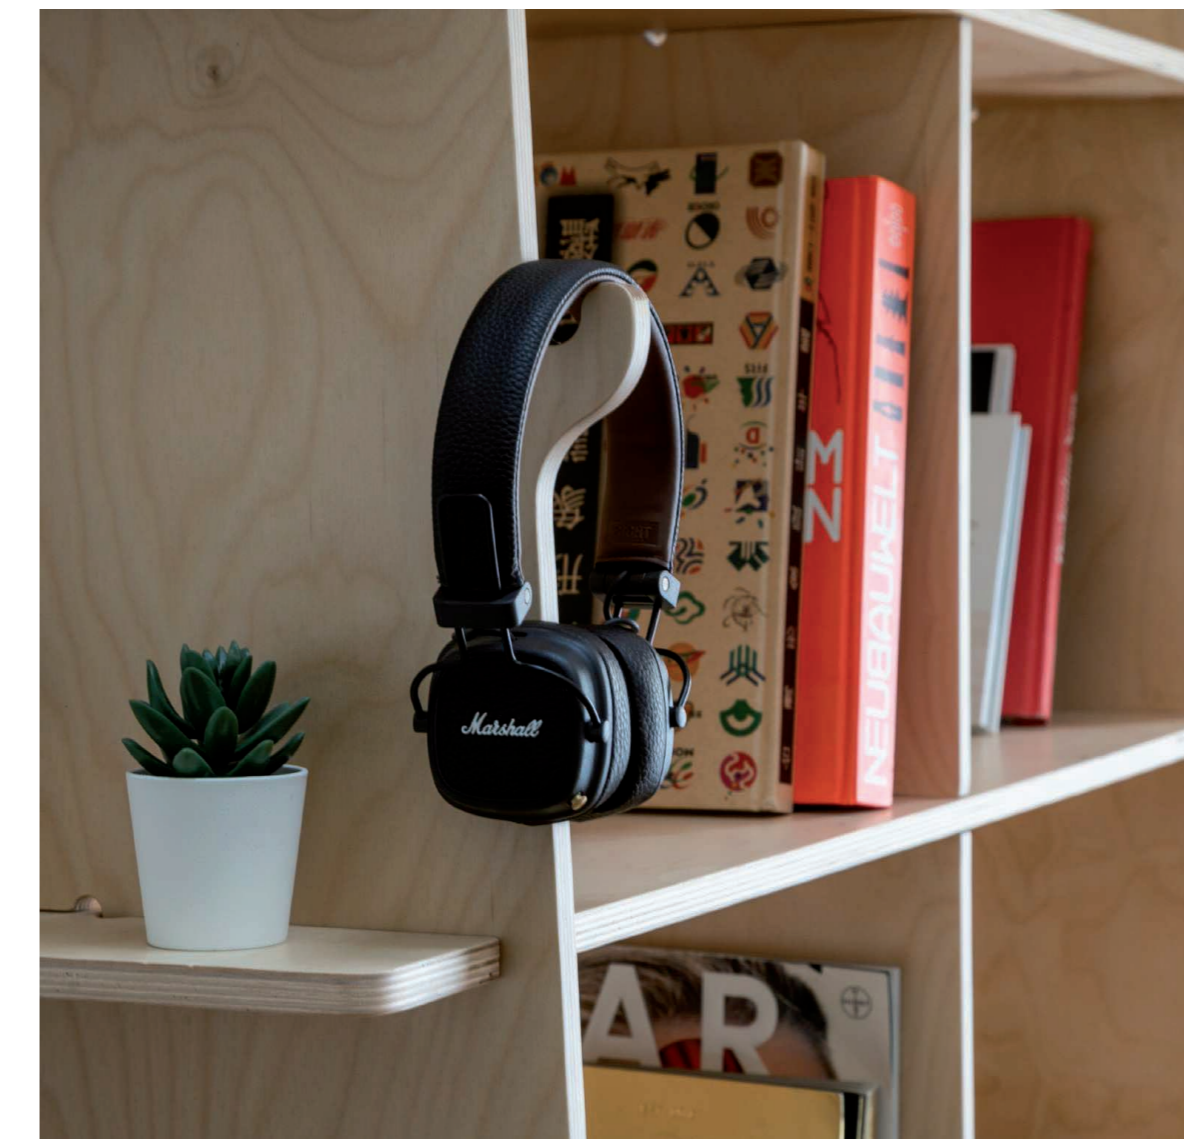

Karya

Make your workspace somewhere you want to be

Bookcase Natural White H113

Karya

Make your
workspace
somewhere you
want to be

Overall size:

119x37 h 113 cm

Shelf size: