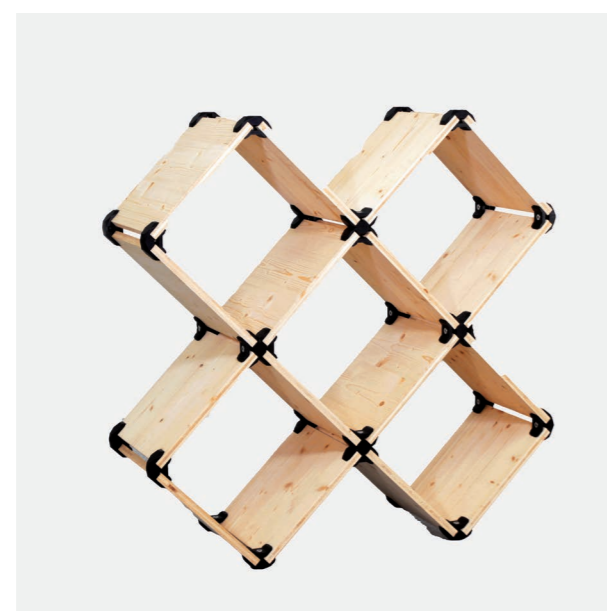

GRID STORAGE UNIT

PLAYWOOD

Freedom to create

This is a versatile shelving unit composed of 4 poplar wood or MDF cubes joined at the corners with 90° and X-shaped 90° connectors that make installation incredibly simple.

The structure is arranged diagonally, creating an inclined grid that allows for a more practical storage.

Designed for the display of objects of all kinds, the open compartments are ideal for creating original and functional storage arrangements.

Its unique aesthetic appeal and robust connectors suggest it's suitable for workshop, retail, or modern interior decor.

106 x 35 x 106 cm
(WxDxH)

8 CROSS

16 90°

16 Panels 35 x 35 cm
thickness 16 ~ 19 mm