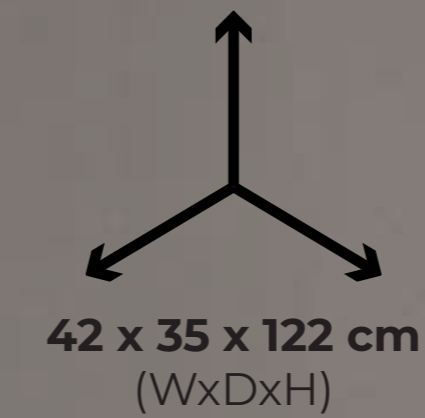

MODULAR WOODEN BOOKSHELF

3 CUBES

PLAYWOOD

Freedom to create

This is a modular bookshelf that combines three poplar wood or MDF cubes with 90° and T-shaped 90° connectors.

It features a modern, stackable design that avoids the hassle of continuous assembly through the use of a simple Allen key.

The shelves are ideal for storage or display in an eye-catching manner and can be used in retail spaces, offices, event booths or homes.

Its lightweight structure makes it easy to transport and adapt to different environments and spaces.