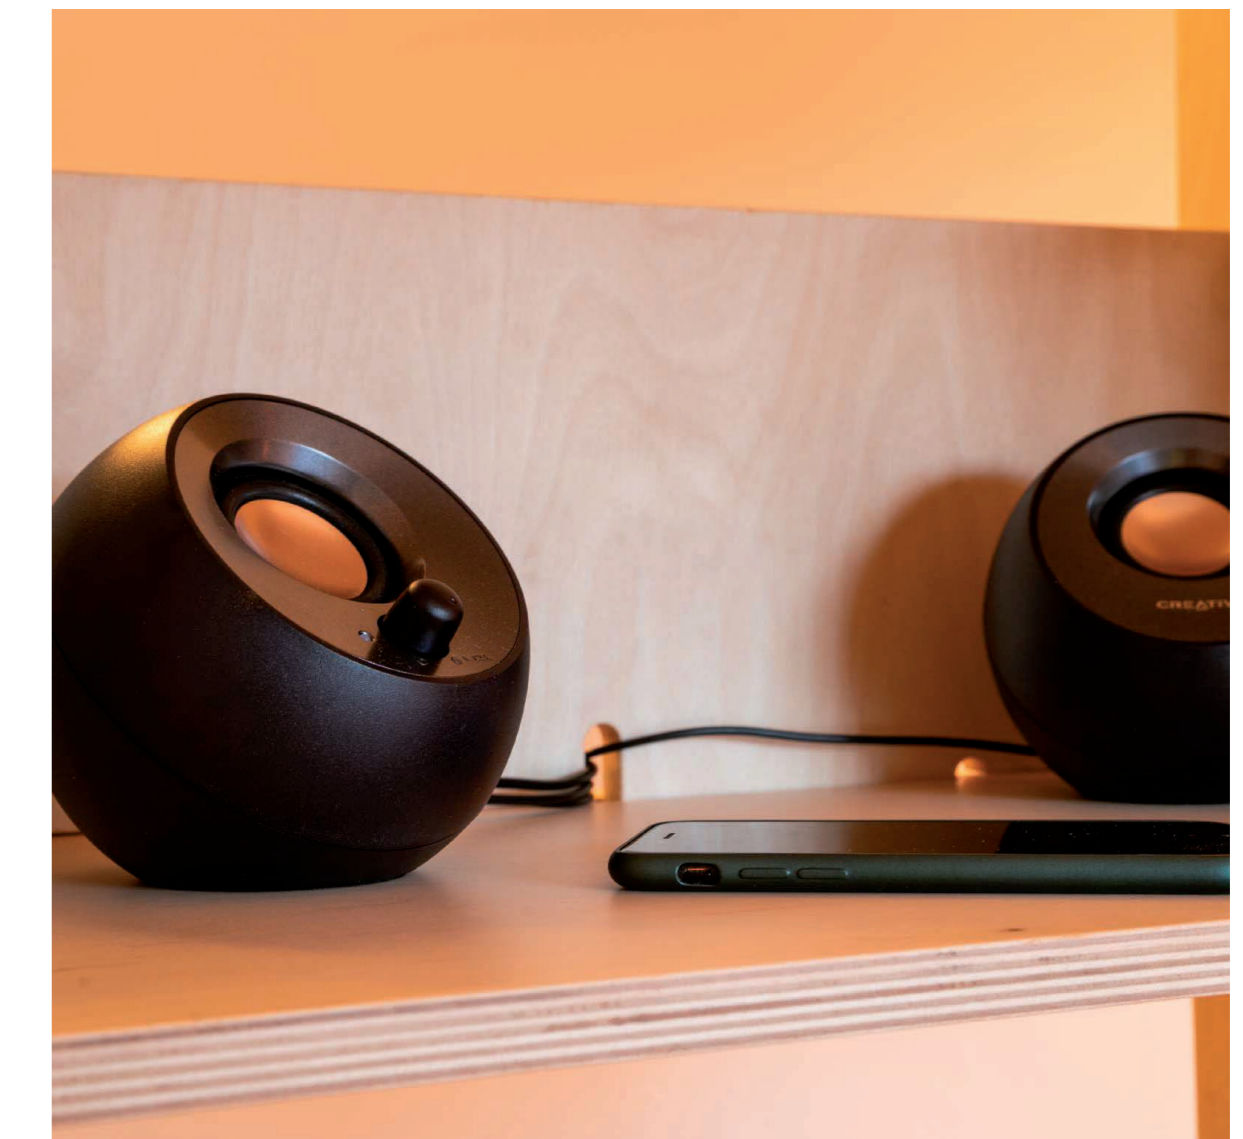

Karya

Make your workspace somewhere you want to be

Bookcase Natural White H113

Karya

Make your
workspace
somewhere you
want to be

Overall size:

119x37 h 113 cm

Shelf size: