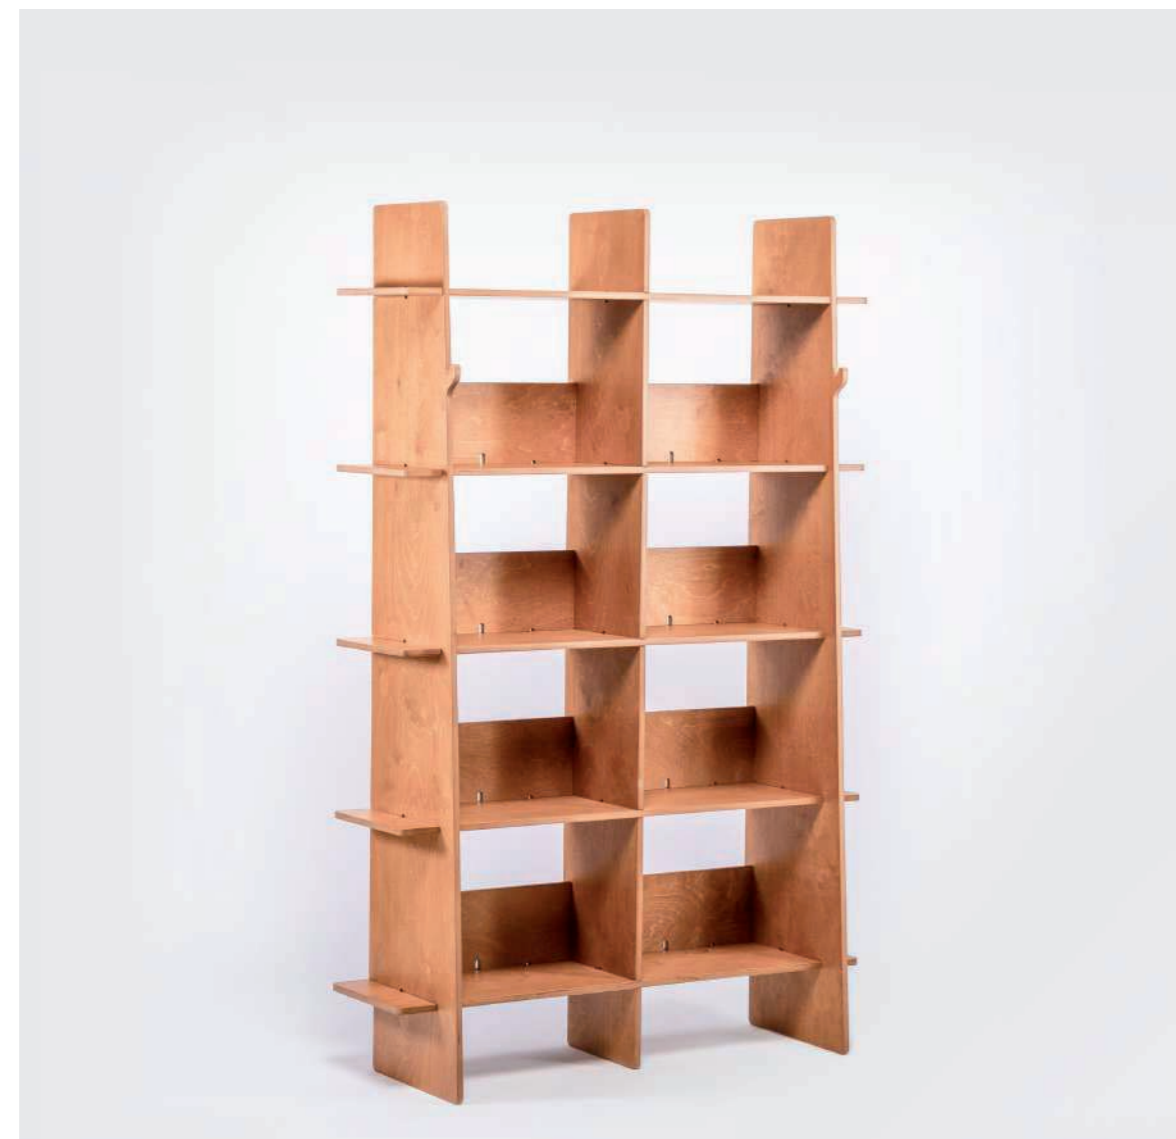

Cable management.

Each shelf includes cable holes, making it easy to hide and organize your device cords. With a width of 48 cm, height of 36 cm, and depth of 28 cm, the shelf is ideal for placing speakers or other tech accessories.

Baseboard recess.

A subtle yet smart detail: the back of the bookcase features a cutout to accommodate skirting boards, allowing it to fit perfectly against the wall for extra stability.

Karya

Make your
workspace
somewhere you
want to be

Bookcase Oak Black H190

Karya

Make your
workspace
somewhere you
want to be

Bookcase Oak Black H190

Karya

Make your
workspace
somewhere you
want to be

Overall size:

119x37 h 190cm

Shelf size:

48x28 h 36cm

Weight:

30Kg

Package Includes:

Wooden parts and assembly
instructions

Material:

Birch wood
thickness 15 mm
oak stain