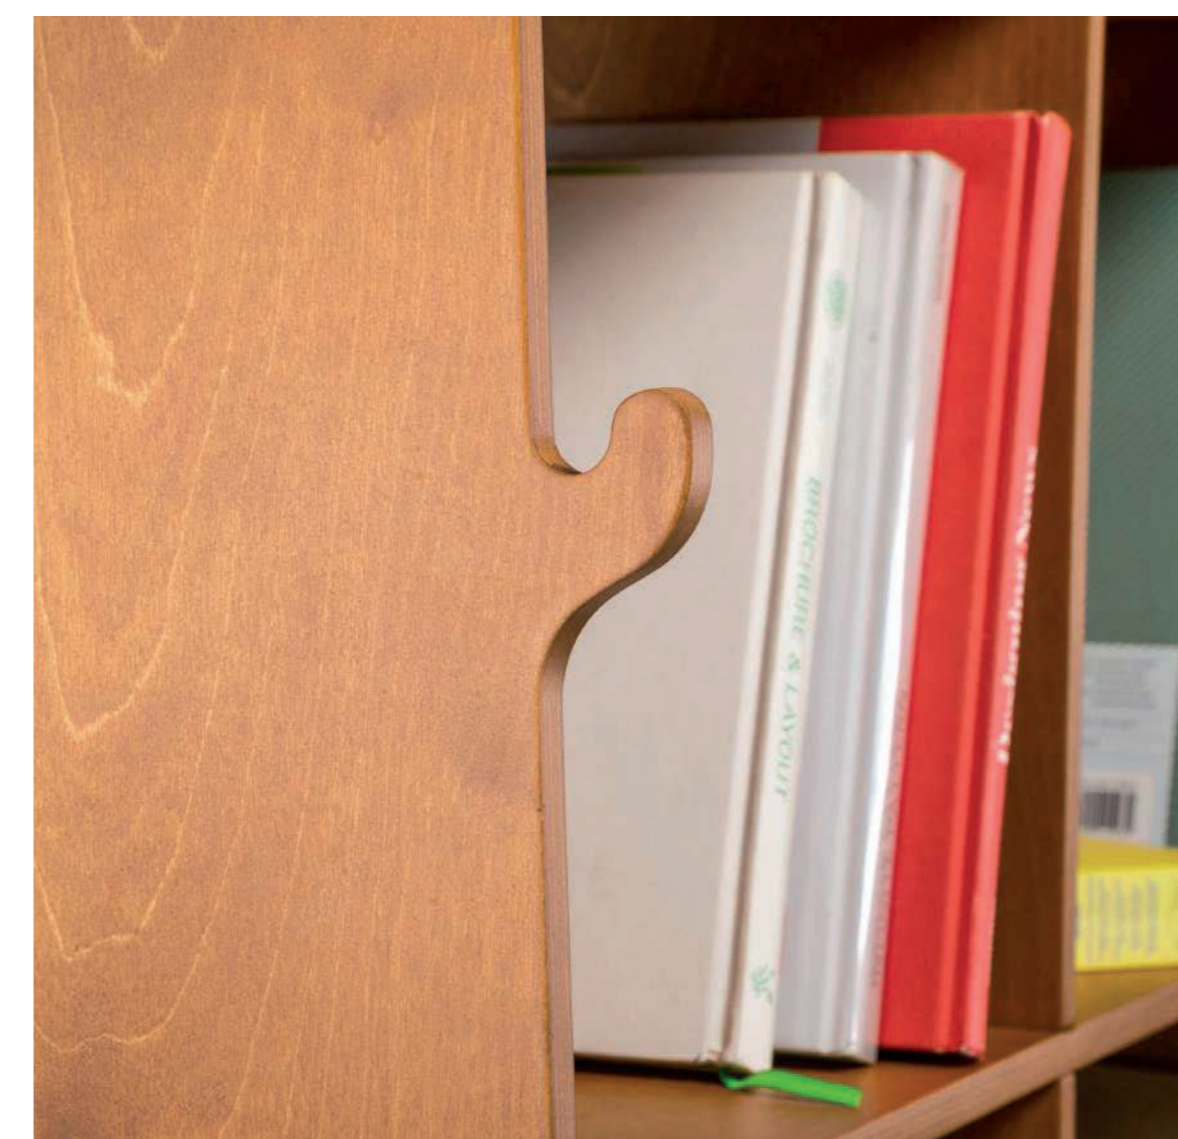

Overall size:

119x37 h 113 cm

Shelf size:

48x28 h 36cm

Weight:

20Kg

Package Includes:

Wooden parts and assembly
instructions