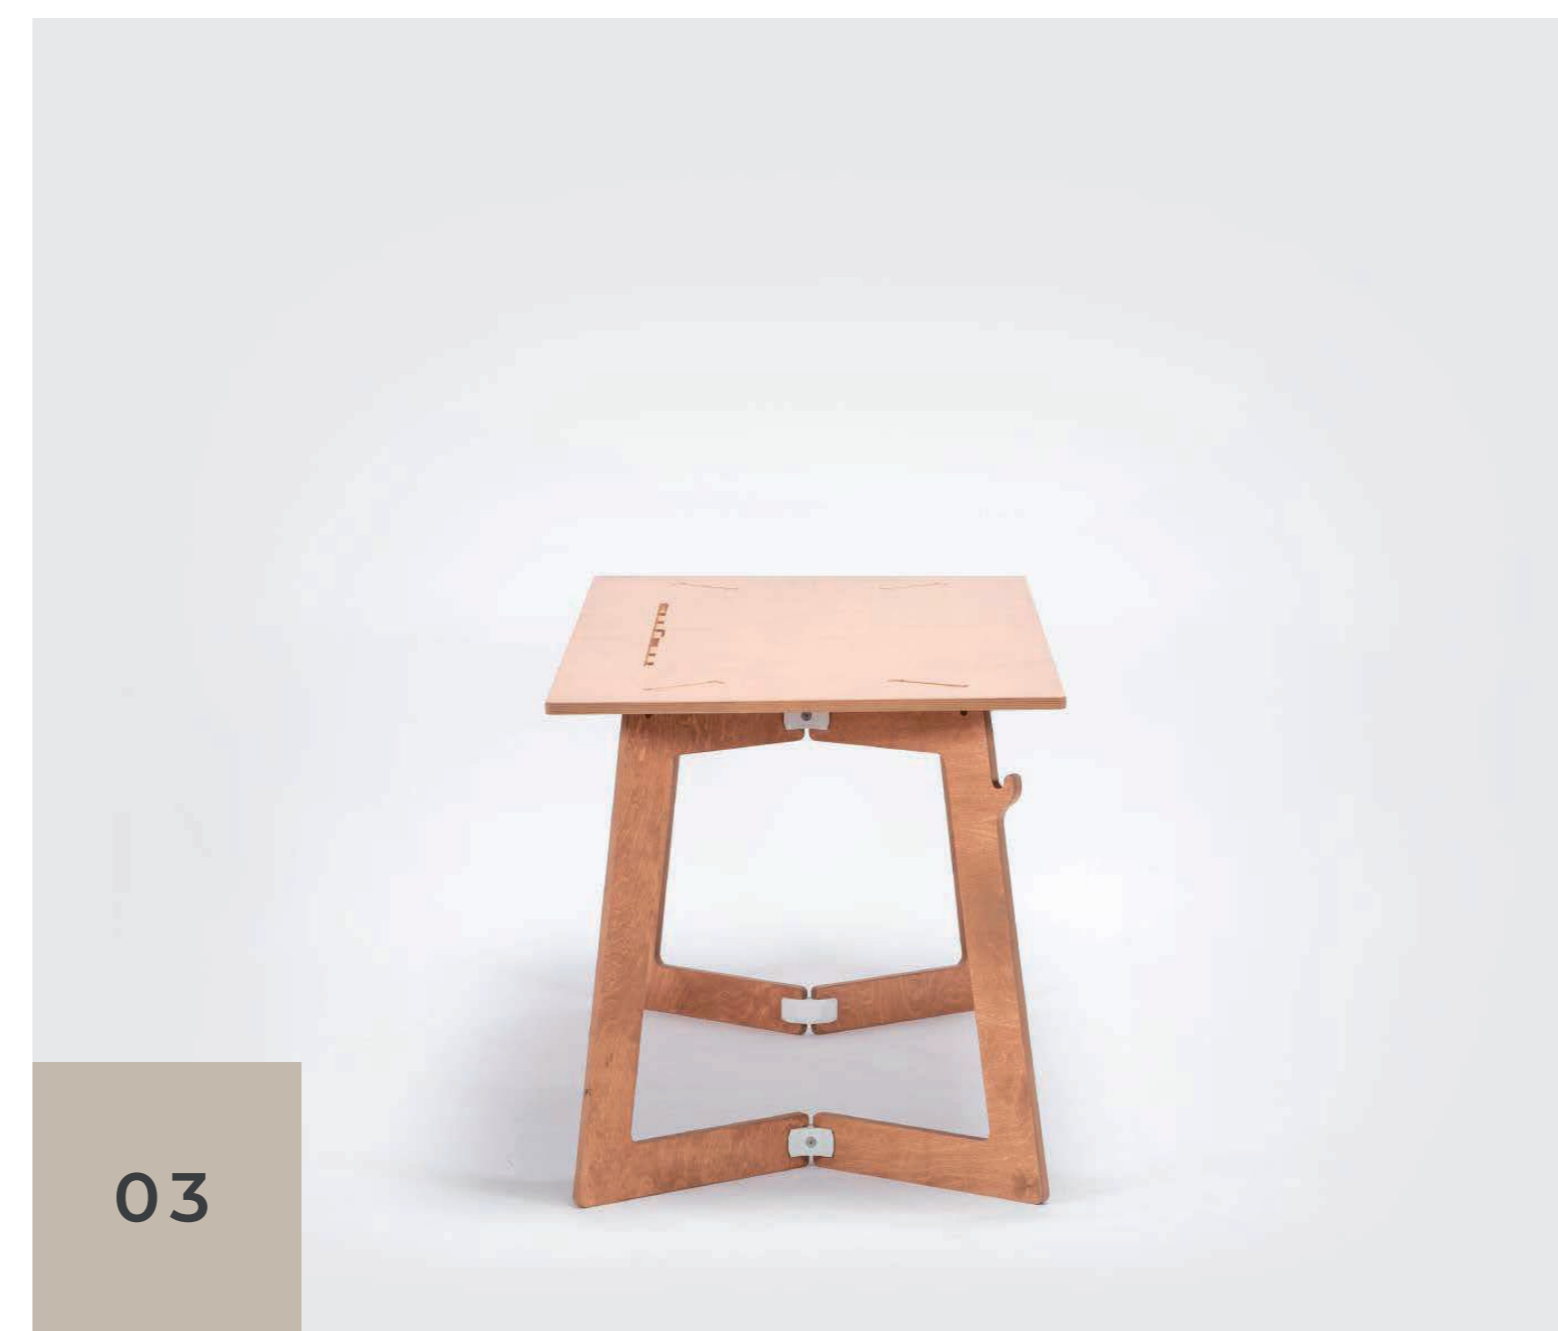

03

Dimensions:

120x60 h 74 cm

Legs material:

Birch wood
thickness 18 mm
oak stain

Surface material:

Birch wood
thickness 18 mm
oak stain

Paint:

Water-based, opaque and non-toxic
paint, oak stain

Connectors color:

White

Package Includes:

Wooden parts, assembly instructions
and fasteners