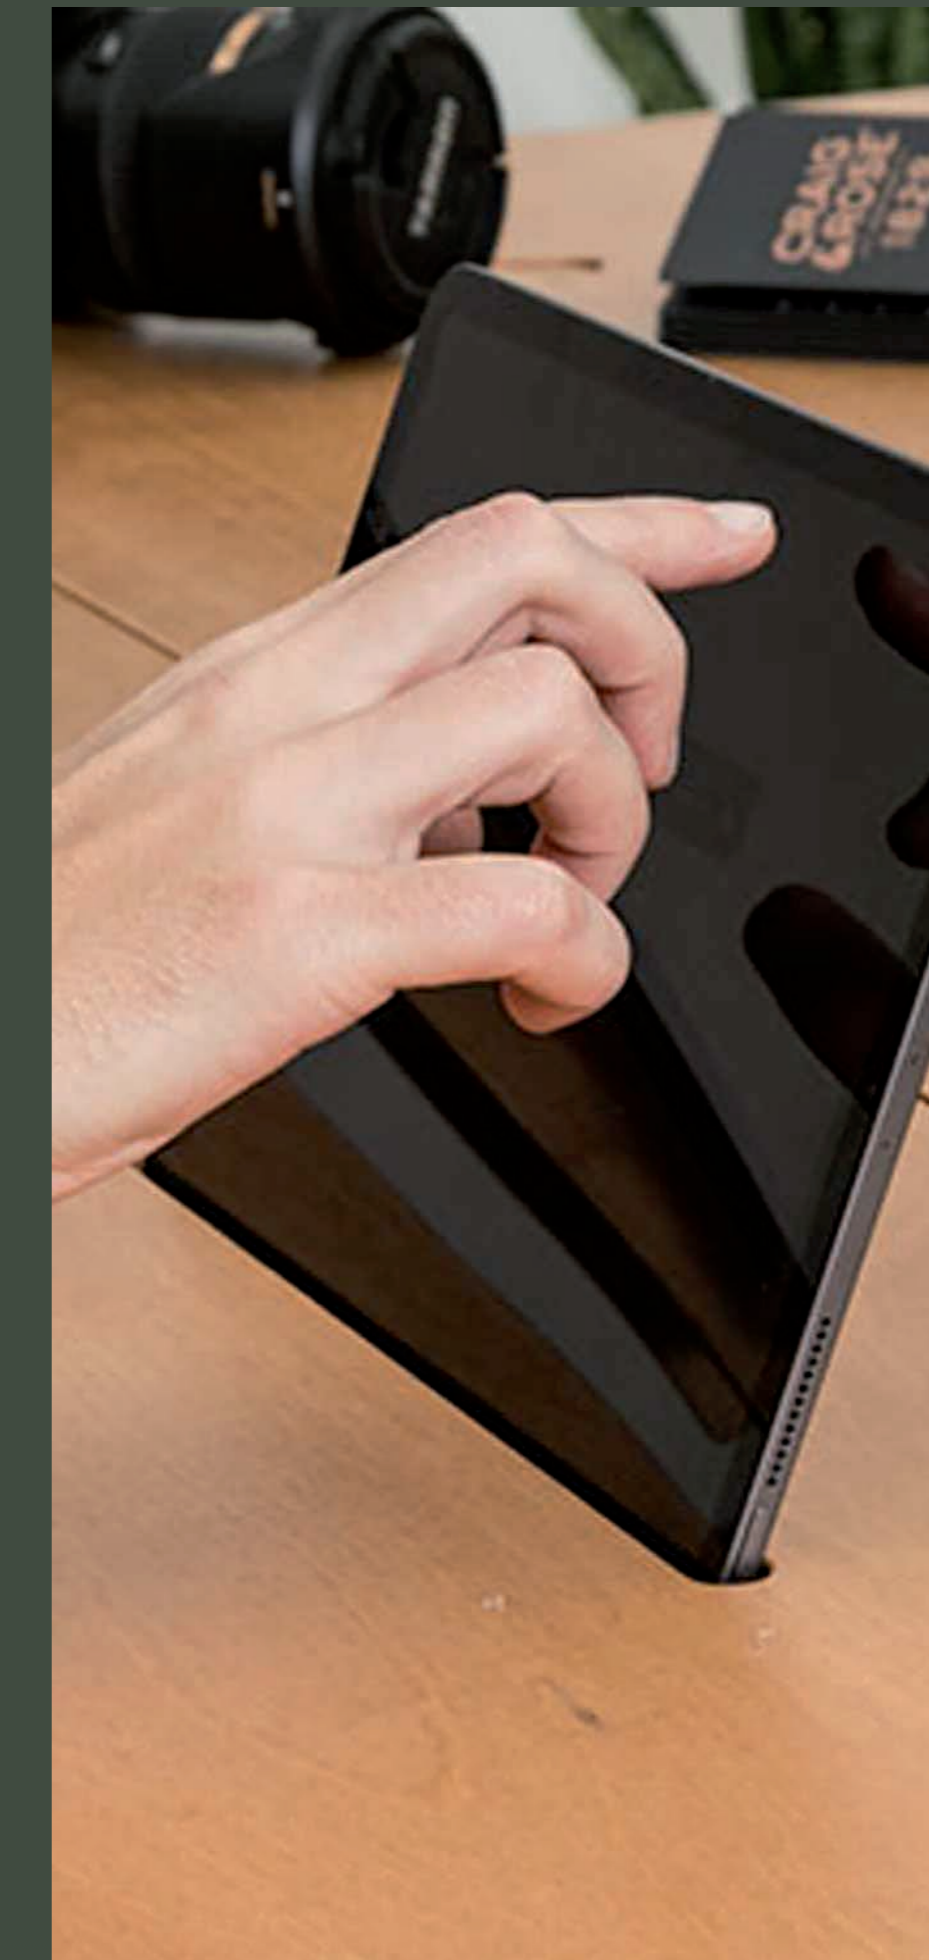

Karya

Make your
workspace
somewhere you
want to be

Dedicated slots for electronic devices

The Karya desk includes built-in slots designed to hold iPads and smartphones, either vertically or horizontally. A grommet hole keeps power cords neatly tucked away, ensuring a clean and organized workspace.

Convenient and functional hook

A practical hook into one of the desk legs keeps your bag or backpack within easy reach. It helps maintain a tidy workspace and protects your personal belongings from scratches caused by leaving them on the floor or over the back of a chair.