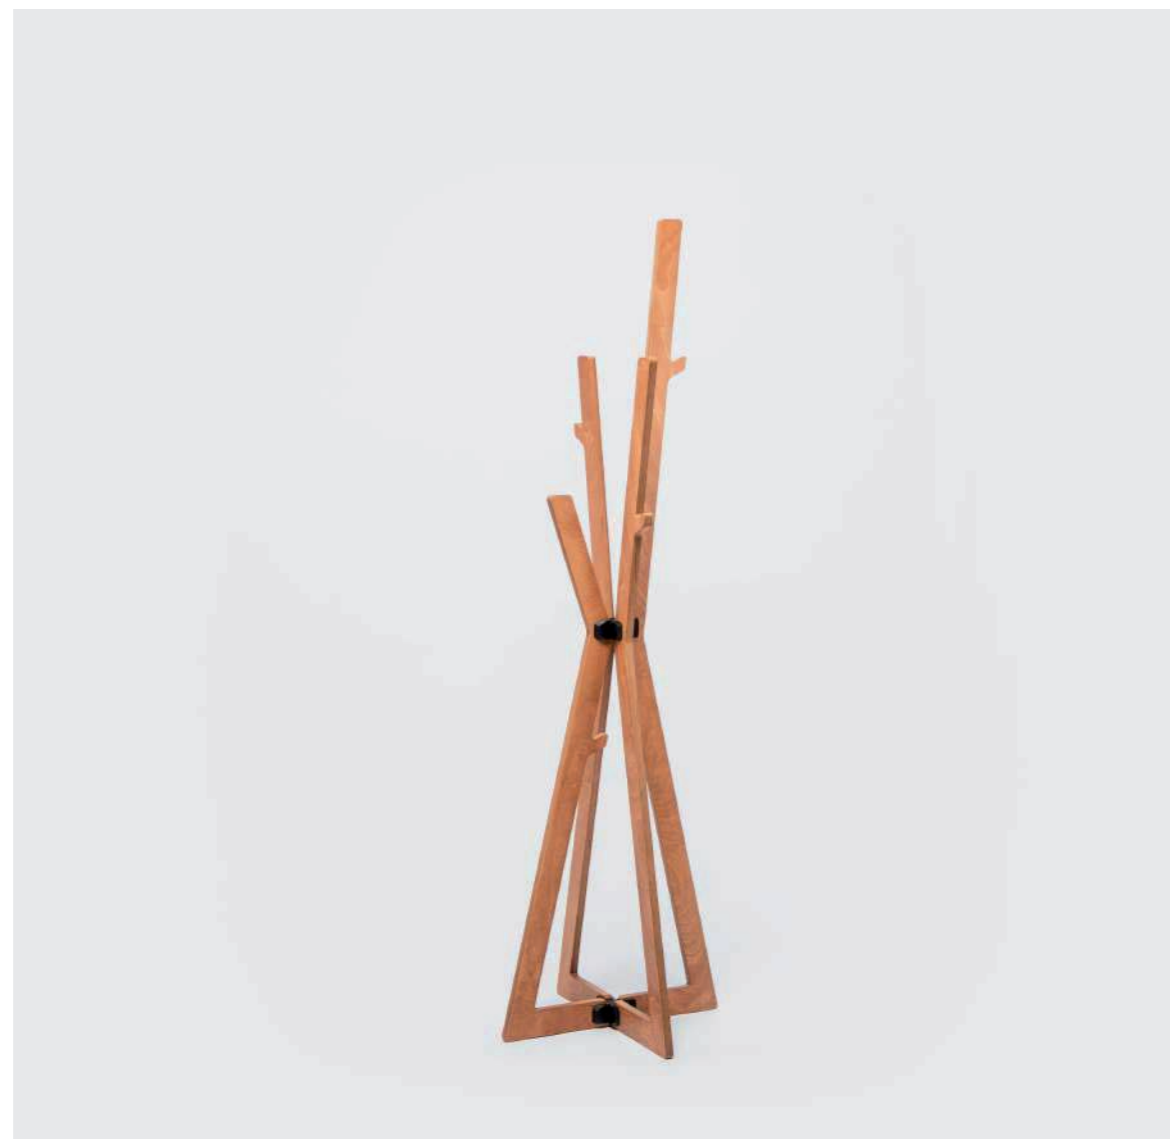

Linea Oak

Linea Natural White

Karya

Make your
workspace
somewhere you
want to be

Dimensions: 50x50 h 168 cm

Material: Birch wood, thickness 18 mm

Paint: Water-based, opaque and non-toxic paint, oak stain

Package Includes: Wooden parts, assembly instructions
and fasteners

Dimensions: 50x50 h 168 cm

Material: Birch wood, thickness 18 mm

Finish: Untreated

Package Includes: Wooden parts, assembly instructions
and fasteners