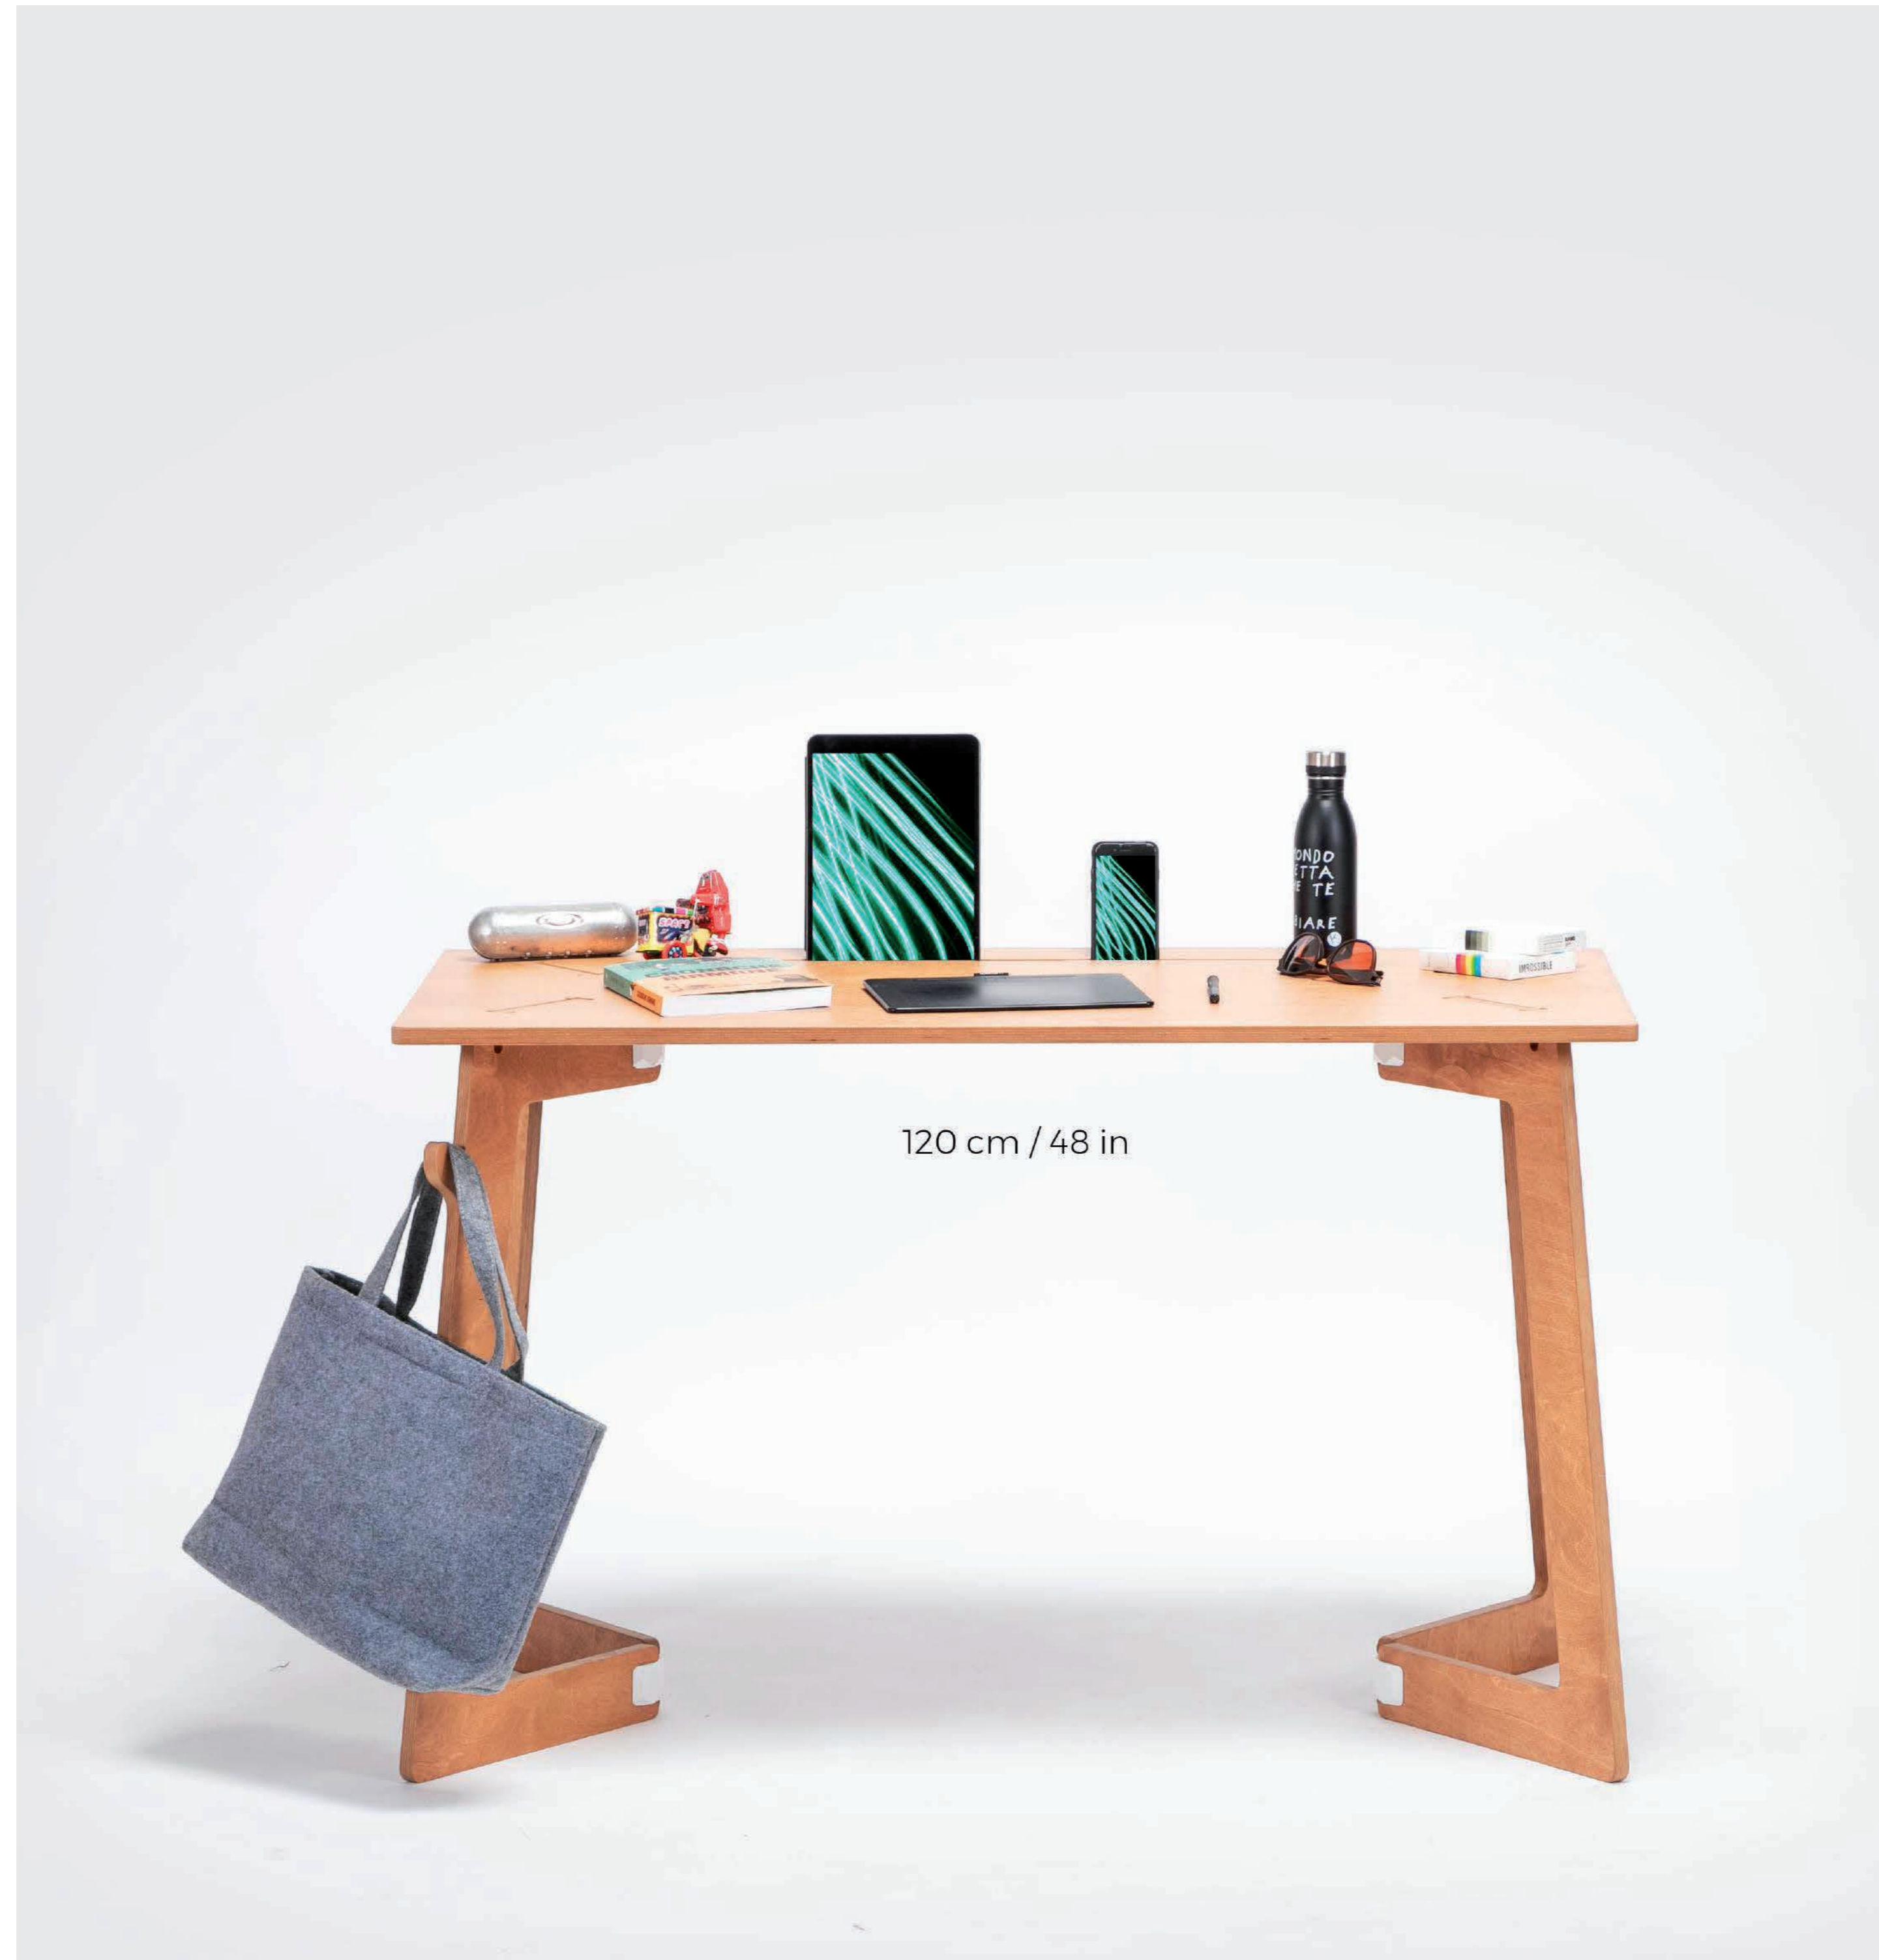

OAK Home edition

Karya

Make your
workspace
somewhere you
want to be