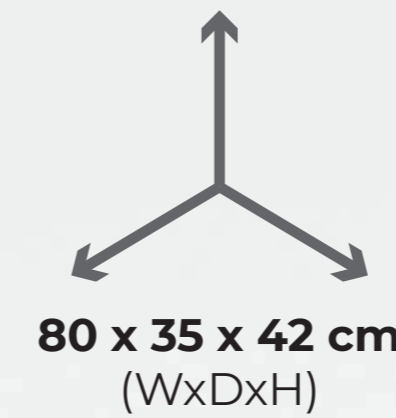

MODULAR STARTER KIT: RECTANGULAR SHAPE

PLAYWOOD
Freedom to create

A cube-shaped module and a rectangular structure, both made of poplar wood or MDF panels joined at the corners with 90° connectors.

Their lightweight and multifunctional design makes them perfect to be moved between rooms, from a workshop to a meeting room.

With a cushion, they can also be used as a seat, a small table, or as a modular element to be combined in a larger system.

The design is minimal and suitable for both domestic and contract environments.