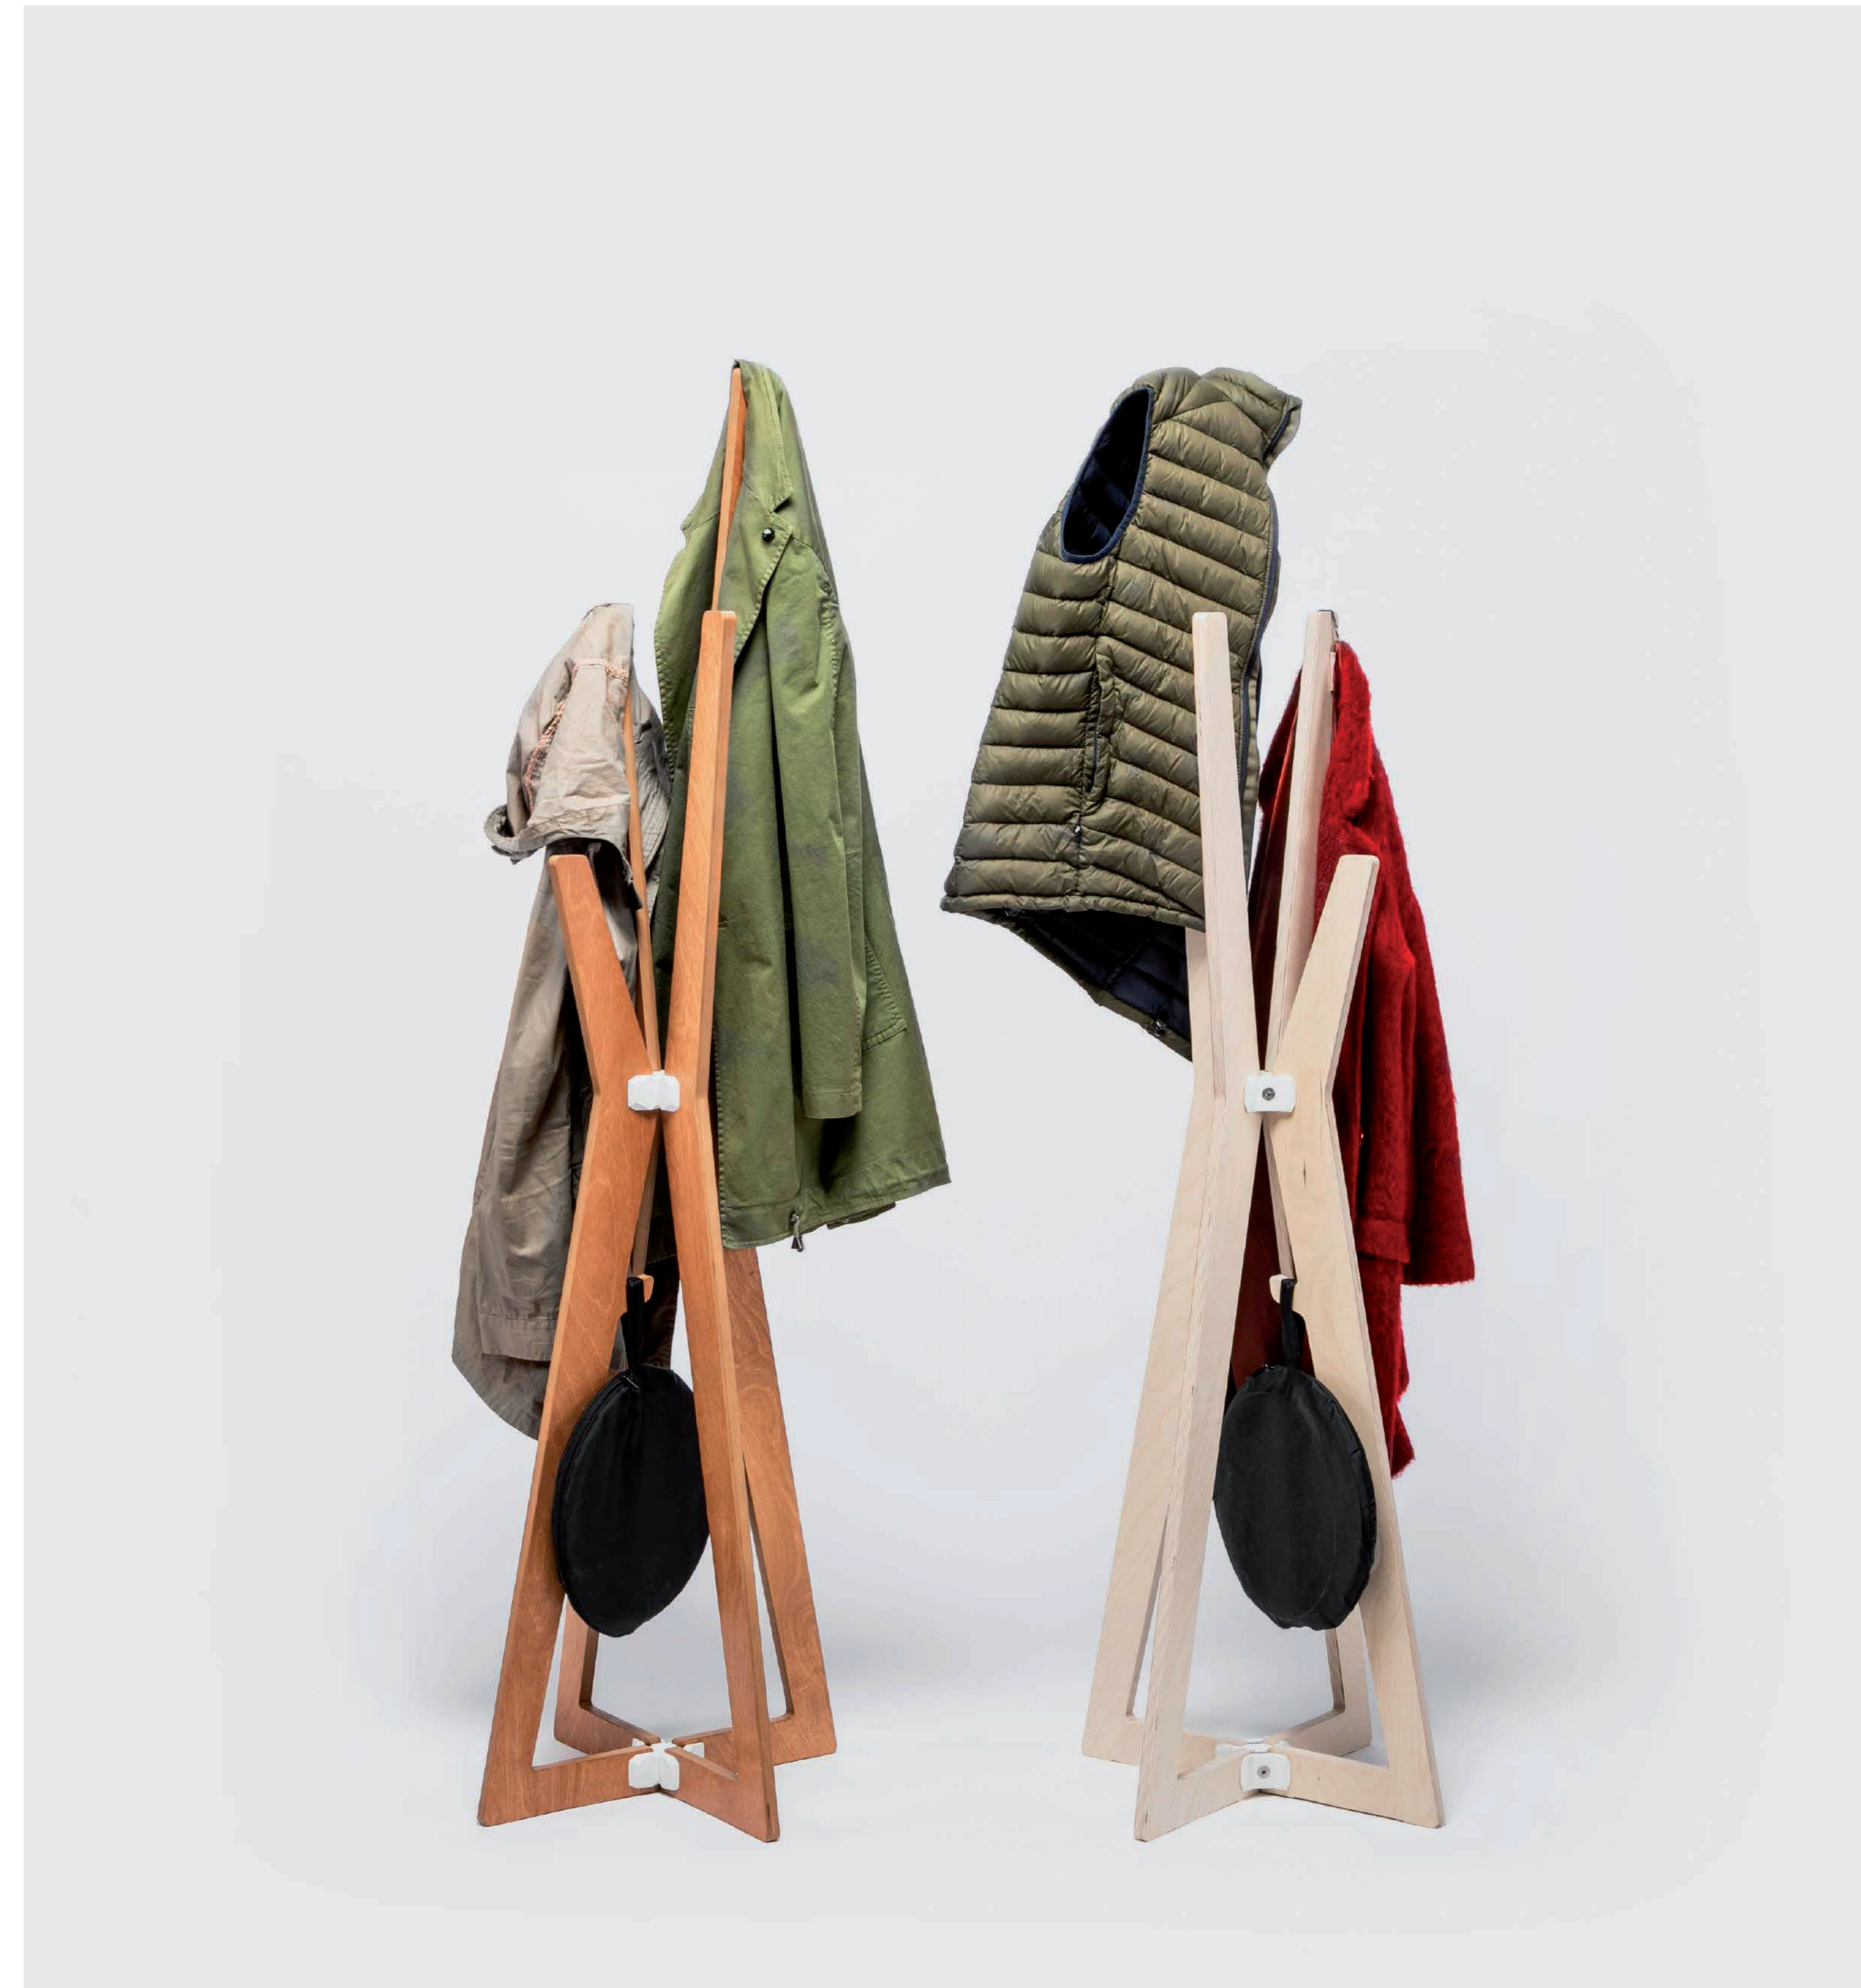

A minimalist and sturdy coat rack that fits seamlessly into any space — whether it's the entrance of your home or your office. Made in Italy, it underlines the high quality standards of Italian craftsmanship combined with passion and innovation.

More than just a coat stand, Indy is a design-forward piece of furniture that adds character to any setting.

Crafted from multilayer birch wood, it features a quick, tool-free assembly system using an intuitive interlocking structure and two cross connectors- ready in just a few minutes.