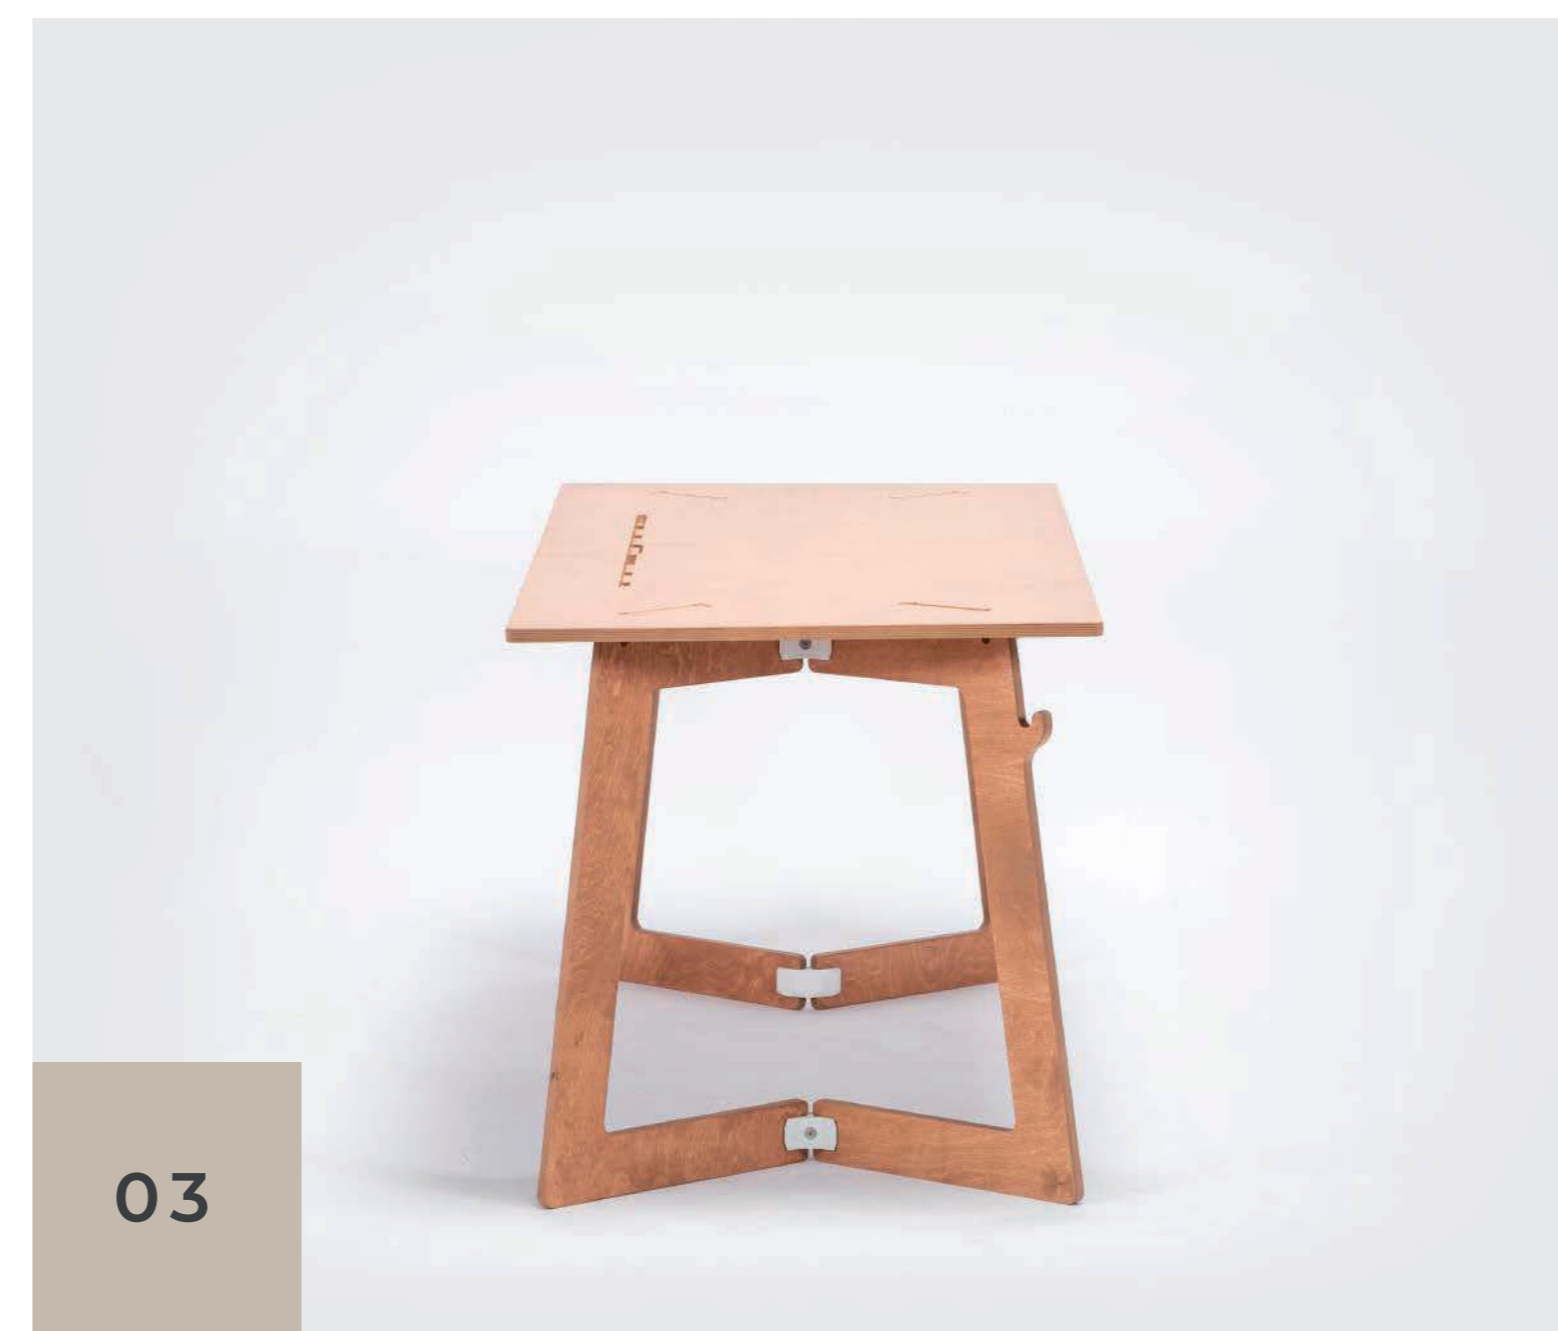

02

03

Dimensions:

148x74 h 74 cm

Legs material:

Birch wood
thickness 18 mm
oak stain

Surface material:

Birch wood
thickness 18 mm
oak stain