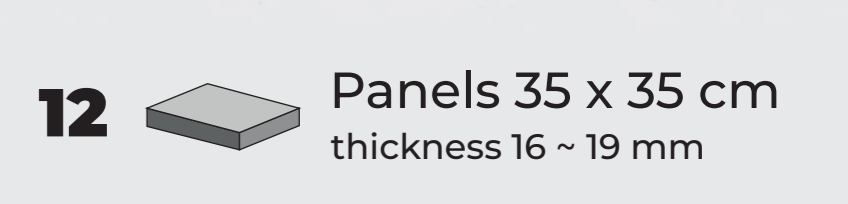

MODULAR WOODEN SHELF

3 RECTANGULAR BOX LAYOUT

PLAYWOOD

Freedom to create

This modular shelf system is made up of poplar wood panels or MDF, both horizontal and vertical, reciprocally joined by 90° and X-shaped 90° connectors.

These boxes are freestanding and can be used in a variety of locations.

Its horizontal structure features three storage compartments, one in a raised position in the middle and two lower ones on each side of the top one.

It can be used on its own or in combination with other units to create a personalized storage or display solution.

Crafted from high-quality poplar wood, it's ideal for use in a meeting room, office, a booth or popup shop.

240 x 35 x 82 cm
(WxDxH)