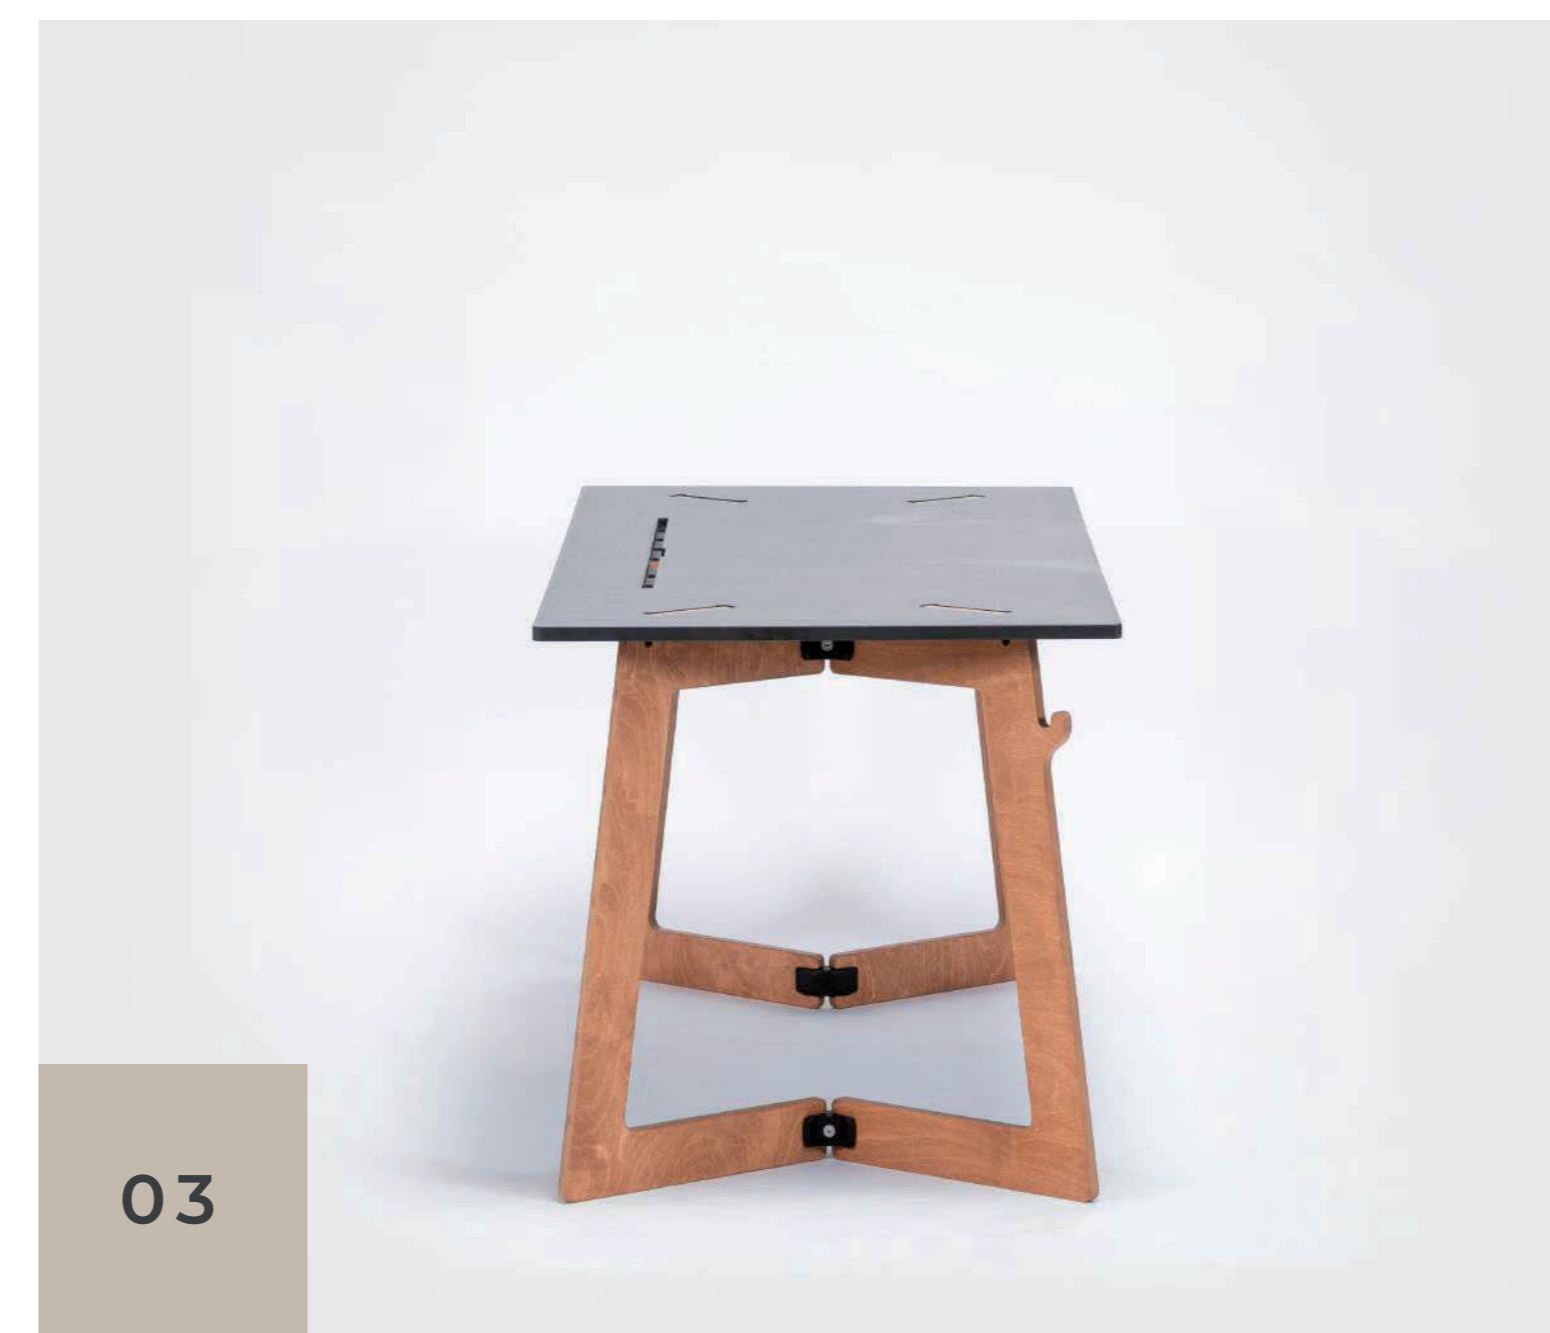

Make your workspace somewhere you want to be

Dimensions:

148x74 h 74 cm

Legs material:

Birch wood
thickness 18 mm
oak stain

Surface material:

MDF Valchromat Black
thickness 16 mm
matt transparent varnishing