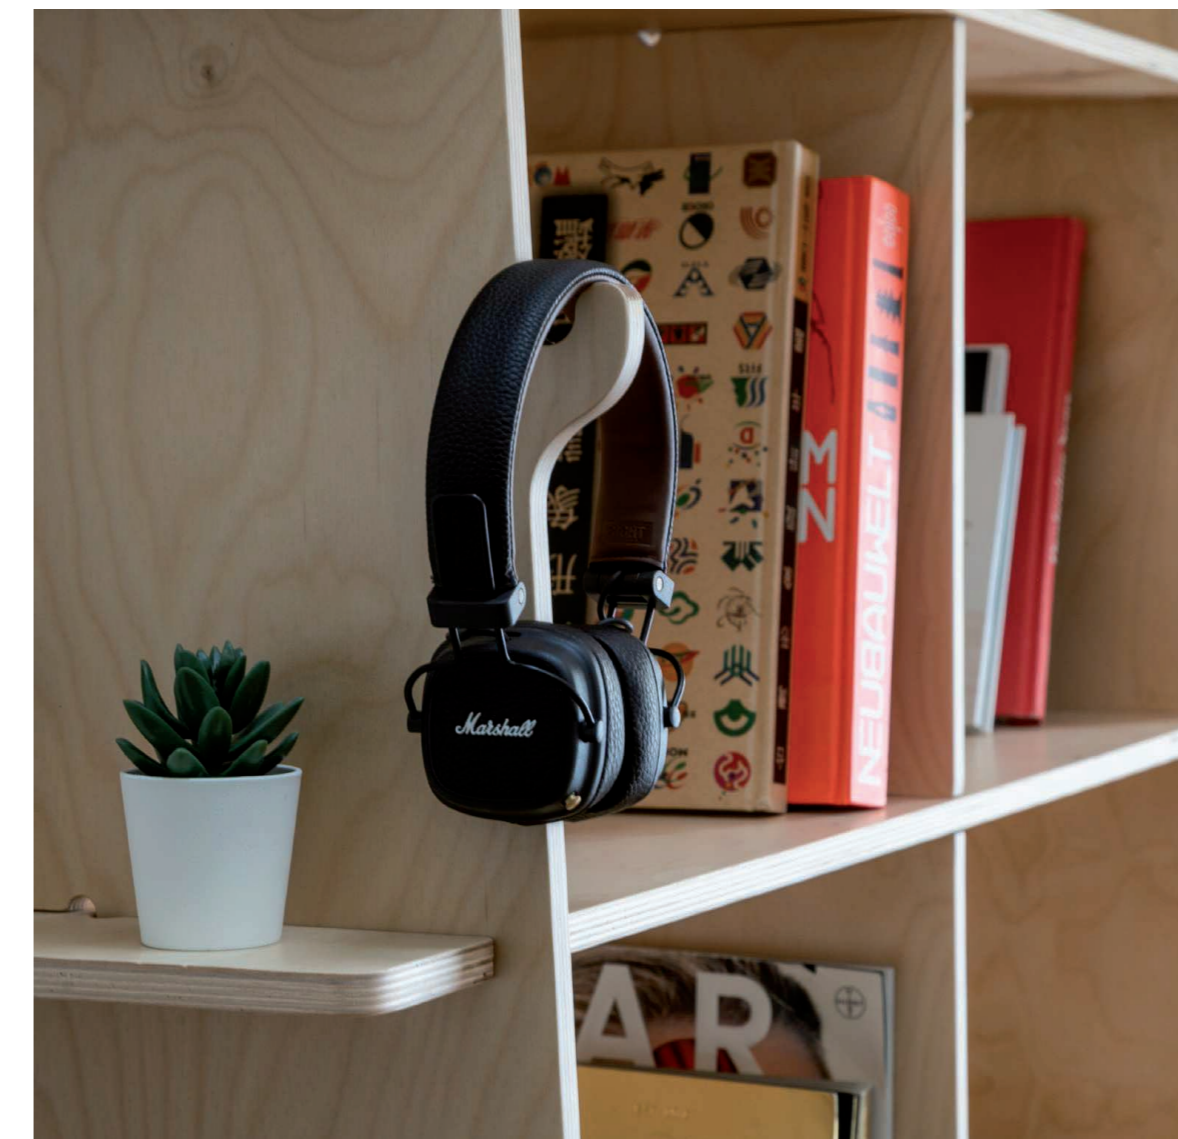

Bookcase Natural White H190

Karya

Make your workspace somewhere you want to be

Overall size:

119x37 h 190cm

Shelf size:

48x28 h 36cm

Weight:

30Kg

Package Includes:

Wooden parts and assembly instructions

Material:

Birch wood
thickness 15 mm
transparent varnish

Paint:

Water-based, clear, opaque and non-toxic paint, transparent