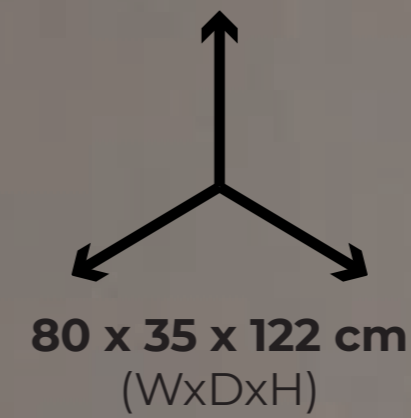

MODULAR WOODEN BOOKSHELF

3 RECTANGULAR UNITS

PLAYWOOD

Freedom to create

This modular bookshelf is composed of three stacked rectangular units made of poplar wood or MDF joined together by 90° and T-shaped 90° connectors.

Its modern design allows easy installation and integration in any type of environment.

Perfect for display stands and presentations, this bookshelf adds character to any space. It's ideal for retail stores, offices, event booths, or homes.

The lightweight structure makes it easy to transport and adapt to various settings and spaces.