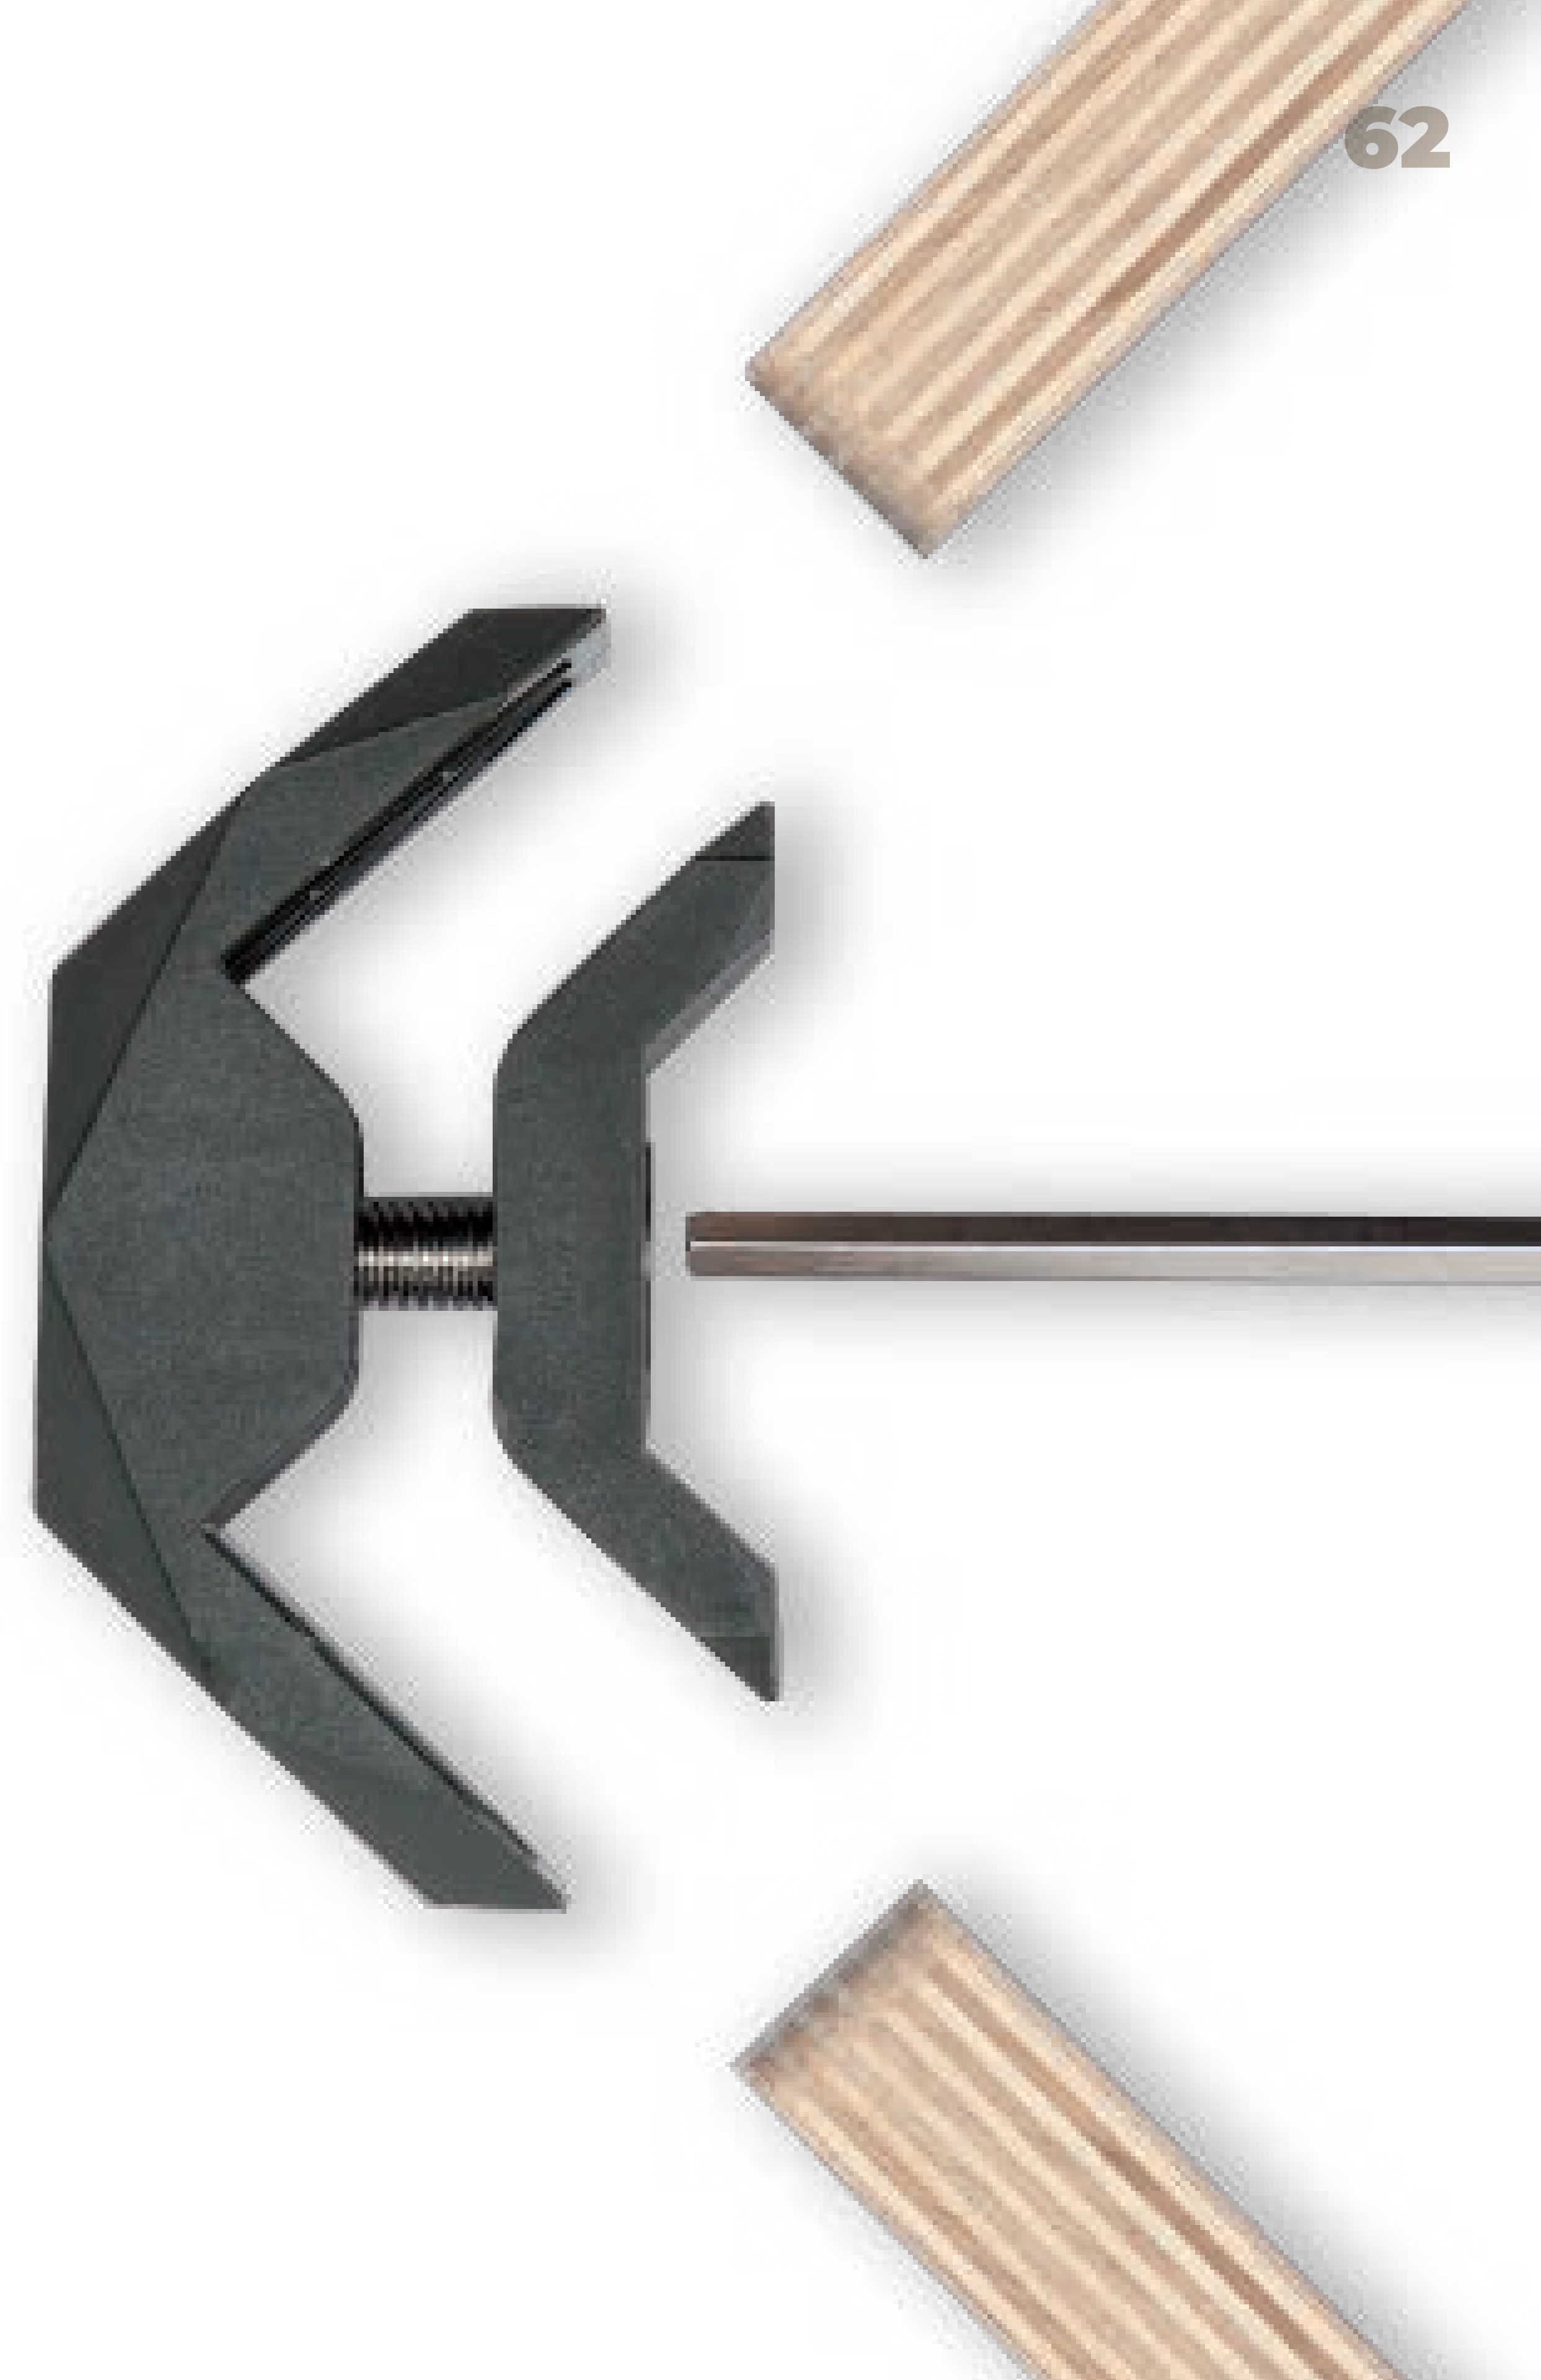

Playwood: Freedom to Create

PLAYWOOD

Freedom to create

Create your own custom furniture using panels between 16–19 mm (approx. 5/8–3/4 inch) thick- no tools, just creativity and innovation.

The ultra-resistant connectors, made from glass-fiber reinforced plastic, ensure proper strength and stability. Suitable for both indoor and outdoor use, they perfectly resist UV rays and humidity without compromising their quality or impacting your experience.

Proudly made in Italy, we follow every step of production to ensure top quality and performance, while supporting your creative process by allowing you to mix and match colors and materials to suit your specific needs.

The connectors are reusable and versatile, this modular system allows you to reassemble all furniture components whenever you like.

PlayWood is more than furniture that just “sit there”. It’s endless possibilities.