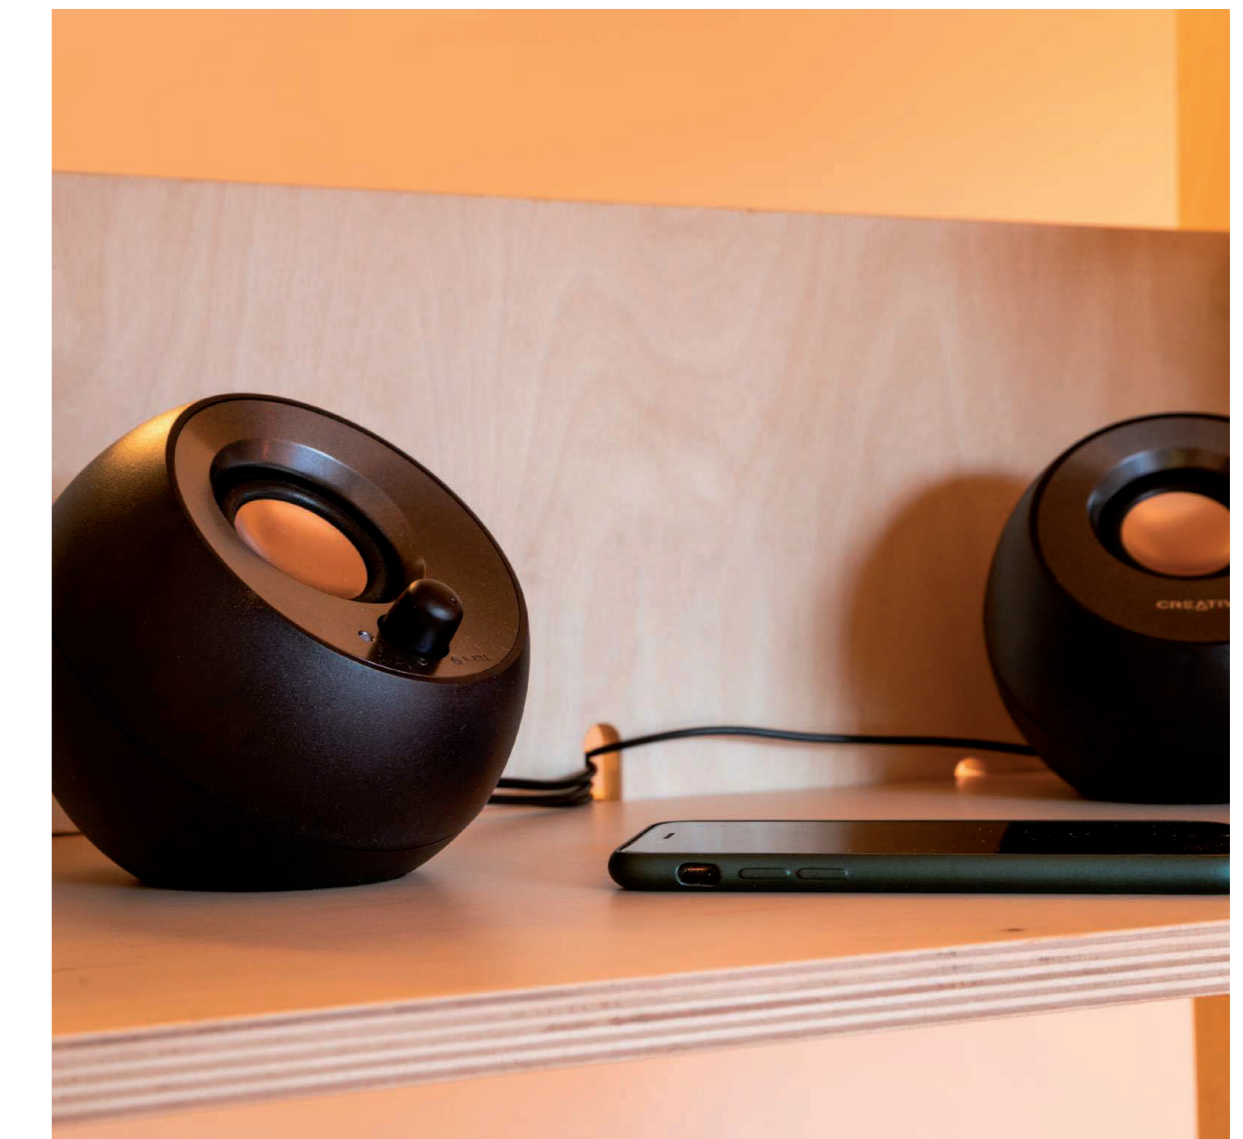

Karya

Make your workspace somewhere you want to be

Overall size:

119x37 h 190cm

Shelf size:

48x28 h 36cm

Weight:

30Kg