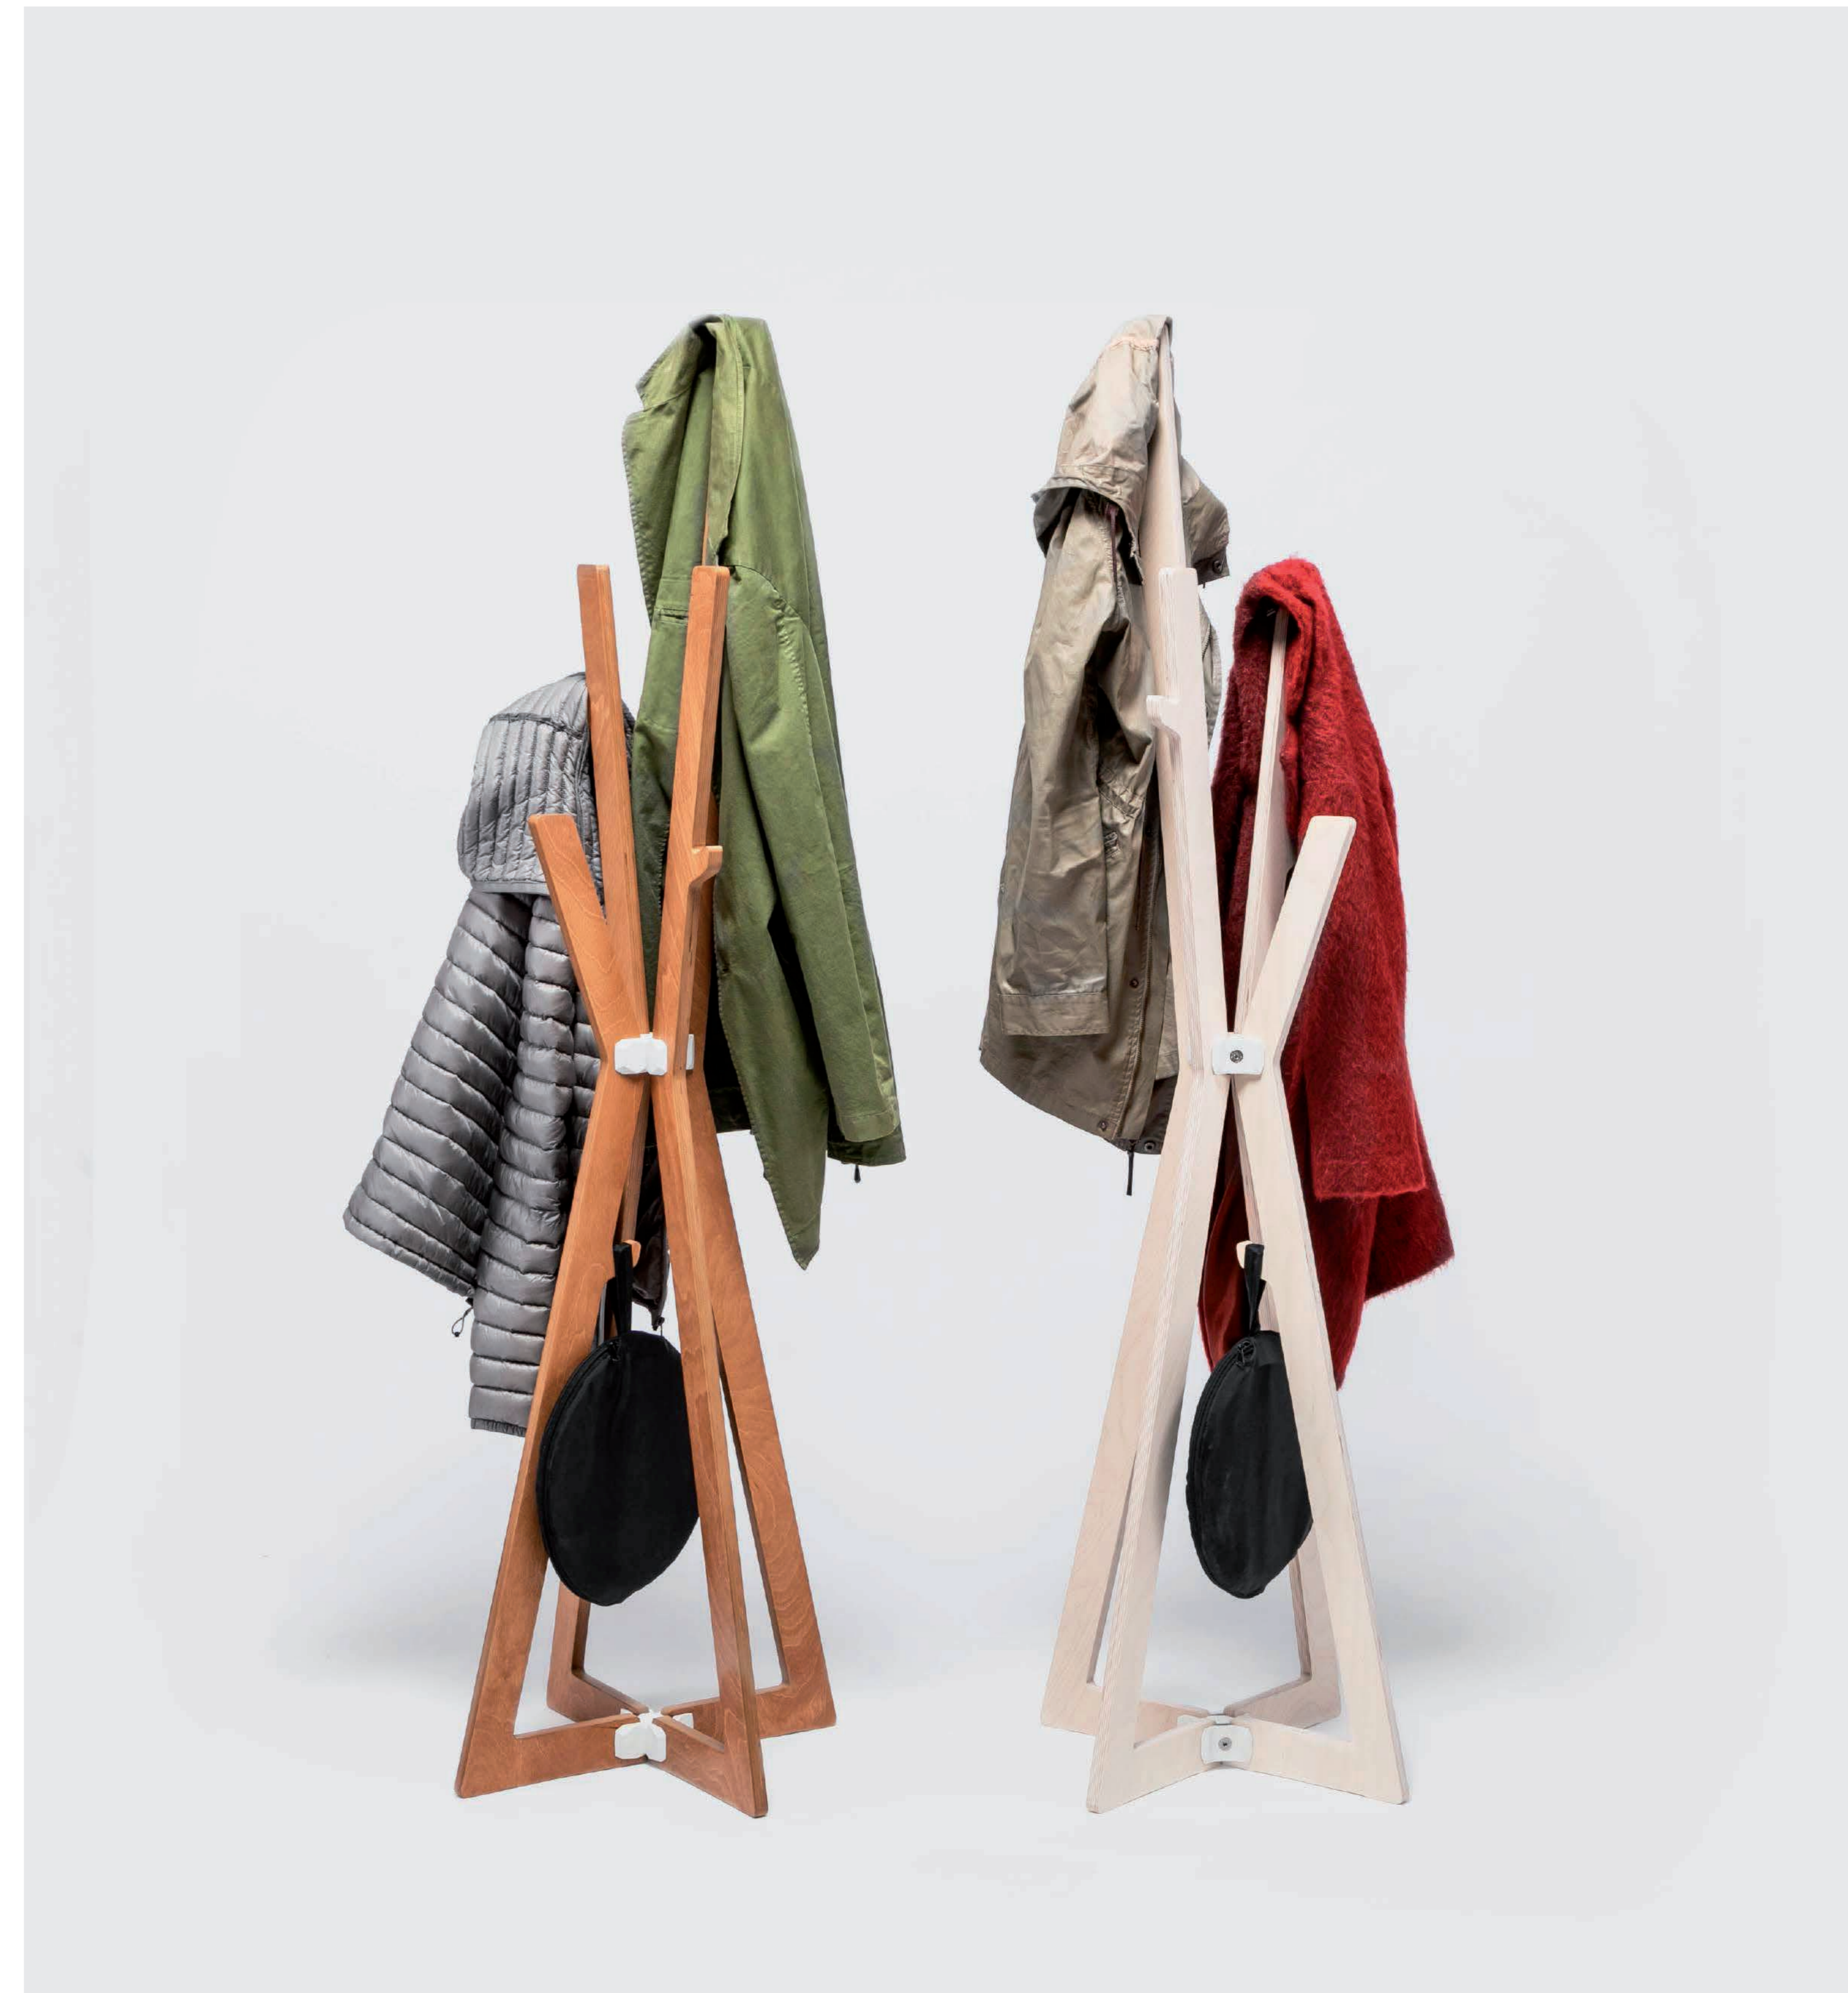

Proudly made in Italy, it embodies the finest Italian craftsmanship with a perfect balance of tradition, passion, and innovation.

This is more than just a coat stand- it's a piece of design that adds personality to any environment.

Crafted from multilayer birch wood, its structure is solid and refined. The intuitive interlocking system, enhanced by two cross connectors, allows for quick setup in just a few minutes- no tools required.