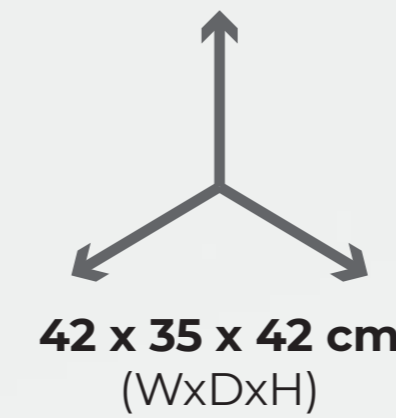

MODULAR STARTER KIT: SQUARE SHAPE

PLAYWOOD

Freedom to create

A cube-shaped module and a rectangular structure, both made of poplar wood or MDF panels joined at the corners with 90° connectors.

Their lightweight and multifunctional design makes them perfect to be moved between rooms, from a workshop to a meeting room.

With a cushion, they can also be used as a seat, a small table, or as a modular element to be combined in a larger system.

The design is minimal and suitable for both domestic and contract environments.