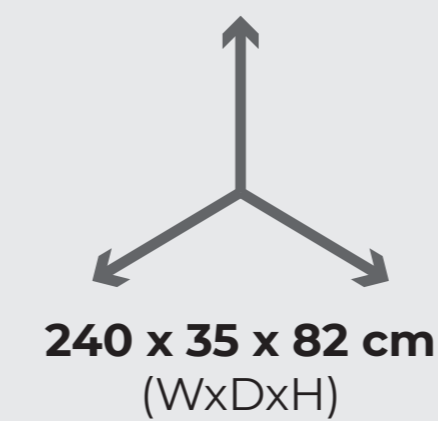

MODULAR WOODEN SHELF

3 RECTANGULAR BOX LAYOUT

PLAYWOOD

Freedom to create

This modular shelf system is made up of poplar wood panels or MDF, both horizontal and vertical, reciprocally joined by 90° and X-shaped 90° connectors.

These boxes are freestanding and can be used in a variety of locations.

Its horizontal structure features three storage compartments, one in a raised position in the middle and two lower ones on each side of the top one.

It can be used on its own or in combination with other units to create a personalized storage or display solution.

Crafted from high-quality poplar wood, it's ideal for use in a meeting room, office, a booth or popup shop.

240 x 35 x 82 cm
(WxDxH)